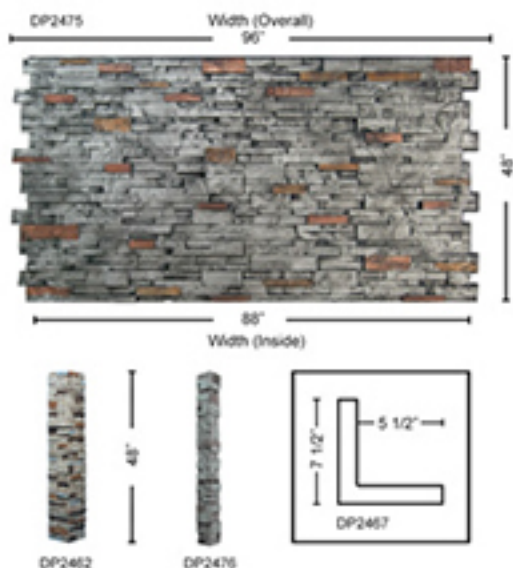

### PRODUCT

**DP2475**  
**STACKED STONE GRANDE**  
 Thickness: 1 1/2"  
 Height: 48"  
 Inside Width: 86 1/2"  
 Outside Width: 96"  
 Weight: 32 lbs  
 Area: 32 sq ft

### PRODUCT

**DP2462**  
**STACKSTONE KEYLESS CORNER**  
 Thickness: 2"  
 Height: 48"  
 Inside Width: 5 1/2"  
 Outside Width: 7 1/2"  
 Weight: 10 lbs  
 Area: 5 sq ft

**DP2476**  
**SS KEYLESS CORNER THIN**  
 Thickness: 2 1/4"  
 Height: 48"  
 Inside Width: 3 1/4"  
 Outside Width: 5"  
 Weight: 4 lbs  
 Area: 3 sq ft

### PRODUCT

**UL2625**  
**STACKSTONE 2x4**  
 Thickness: 3/4"  
 Height: 24"  
 Inside Width: 44"  
 Outside Width: 48"  
 Weight: 8 lbs  
 Area: 8 sq ft

**UL2626**  
**STACKSTONE 2x4 CORNER**  
 Thickness: 3/4"  
 Height: 24"  
 Inside Width: 9 1/2"  
 Outside Width: 13"  
 Weight: 4 lbs  
 Area: 4 sq ft

### PRODUCT

**T1611**  
**ROCKFACE TRIM 4"**  
 Length: 48" Width: 4 1/2" Depth: 3"

**T1610**  
**ROCKFACE TRIM 2 1/2"**  
 Length: 48" Width: 2 1/2" Depth: 3"

**T1608**  
**ROCKFACE TRIM 1"**  
 Length: 48" Width: 1 1/2" Depth: 3"