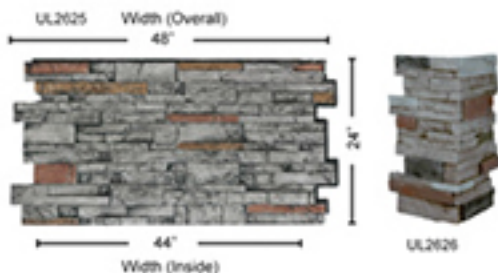

2'x4' SERIES

PRODUCT

UL2625
STACKSTONE 2x4
Thickness: 3/4"
Height: 24"
Inside Width: 44"
Outside Width: 48"
Weight: 8 lbs
Area: 8 sq ft

UL2626
STACKSTONE 2x4 CORNER
Thickness: 3/4"
Height: 24"
Inside Width: 9 1/2"
Outside Width: 13"
Weight: 4 lbs
Area: 4 sq ft