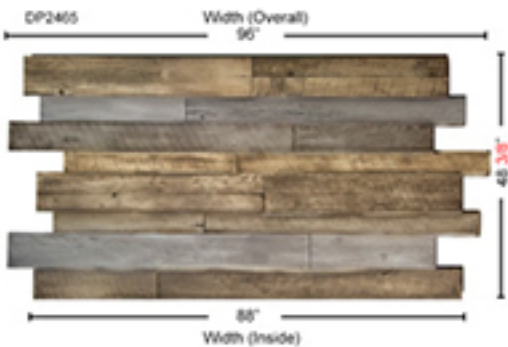

4'x8' SERIES

PRODUCT

DP2430
RECLAIMED WOOD
Thickness: 1 1/2"
Height: 48"
Inside Width: 73 1/2"
Outside Width: 96"
Weight: 32 lbs
Area: 32 sq ft

COLORS

MULTI TONE

MULTI TONE BROWN

AGED DRIFTWOOD

BROWN

WARM ASH

WESTPORT GREY

LIGHT GREY

NEW COLOR

PHOTOS