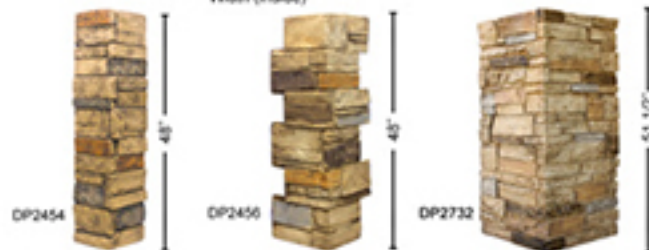

4'x8' SERIES

PRODUCT

DP2455
LEDGESTONE
 Thickness: 1 3/4"
 Height: 48 1/2"
 Inside Width: 87 1/4"
 Outside Width: 96 1/2"
 Weight: 37 lbs
 Area: 32 sq ft

DP2732
LEDGESTONE ACCENT CORNER
 Thickness: 2"
 Height: 51 1/2"
 Inside Width: 21 1/2"
 Outside Width: 23 1/2"
 Weight: 21 lbs
 Area: 17.3 sq ft

PRODUCT

DP2454
LEDGESTONE KEYLESS CORNER
 Thickness: 2 1/4"
 Height: 48"
 Inside Width: 8"
 Outside Width: 9 1/2"
 Weight: 9 lbs
 Area: 6.33 sq ft

DP2456
LEDGESTONE CORNER
 Thickness: 1 3/4"
 Height: 48"
 Inside Width: 11 1/2"
 Outside Width: 15 1/2"
 Weight: 11 lbs
 Area: 9 sq ft

WAINSCOT SERIES

PRODUCT

DP2730
LEDGESTONE WAINSCOT
 Thickness: 1 3/4"
 Height: 43"
 Inside Width: 87 1/4"
 Outside Width: 96"
 Weight: 37 lbs
 Area: 29 sq ft

DP2731
LEDGESTONE WAINSCOT CORNER
 Thickness: 2 1/2"
 Height: 43"
 Inside Width: 12"
 Outside Width: 13 1/2"
 Weight: 11 lbs
 Area: 8 sq ft