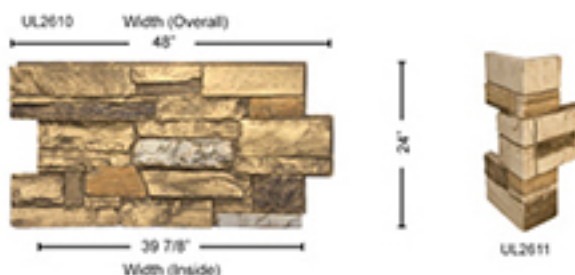

PRODUCT

DP2454
LEDGESTONE KEYLESS CORNER
 Thickness: 2 1/4"
 Height: 48"
 Inside Width: 8"
 Outside Width: 9 1/2"
 Weight: 9 lbs
 Area: 6.33 sq ft

DP2456
LEDGESTONE CORNER
 Thickness: 1 3/4"
 Height: 48"
 Inside Width: 11 1/2"
 Outside Width: 15 1/2"
 Weight: 11 lbs
 Area: 9 sq ft

WAINSCOT SERIES

PRODUCT

DP2730
LEDGESTONE WAINSCOT
 Thickness: 1 3/4"
 Height: 43"
 Inside Width: 87 1/4"
 Outside Width: 96"
 Weight: 37 lbs
 Area: 29 sq ft

DP2731
LEDGESTONE WAINSCOT CORNER
 Thickness: 2 1/2"
 Height: 43"
 Inside Width: 12"
 Outside Width: 13 1/2"
 Weight: 11 lbs
 Area: 8 sq ft

2'x4' SERIES

PRODUCT

UL2610
LEDGESTONE 2x4
 Thickness: 1 1/4"
 Height: 24"
 Inside Width: 39 7/8"
 Outside Width: 48"
 Weight: 9 lbs
 Area: 8 sq ft

UL2611
LEDGESTONE 2x4 CORNER
 Thickness: 1 1/4"
 Height: 24"
 Inside Width: 7"
 Outside Width: 11"
 Weight: 6 lbs
 Area: 4 sq ft