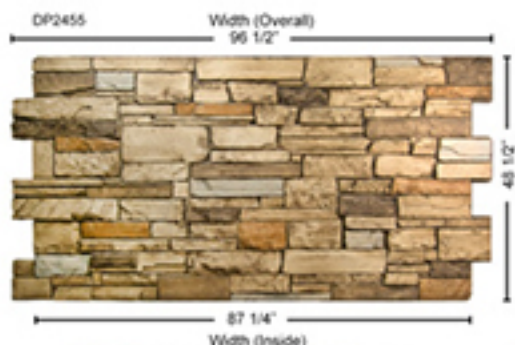

4'x8' SERIES

PRODUCT

DP2455
LEDGESTONE
 Thickness: 1 3/4"
 Height: 48 1/2"
 Inside Width: 87 1/4"
 Outside Width: 96 1/2"
 Weight: 37 lbs
 Area: 32 sq ft

DP2732
LEDGESTONE ACCENT CORNER
 Thickness: 2"
 Height: 51 1/2"
 Inside Width: 21 1/2"
 Outside Width: 23 1/2"
 Weight: 21 lbs
 Area: 17.3 sq ft

PRODUCT

DP2454
LEDGESTONE KEYLESS CORNER
 Thickness: 2 1/4"
 Height: 48"
 Inside Width: 8"
 Outside Width: 9 1/2"
 Weight: 9 lbs
 Area: 6.33 sq ft

DP2456
LEDGESTONE CORNER
 Thickness: 1 3/4"
 Height: 48"
 Inside Width: 11 1/2"
 Outside Width: 15 1/2"
 Weight: 11 lbs
 Area: 9 sq ft

WAINSCOT SERIES

PRODUCT

DP2730
LEDGESTONE WAINSCOT
 Thickness: 1 3/4"
 Height: 43"
 Inside Width: 87 1/4"
 Outside Width: 96"
 Weight: 37 lbs
 Area: 29 sq ft

DP2731
LEDGESTONE WAINSCOT CORNER
 Thickness: 2 1/2"
 Height: 43"
 Inside Width: 12"
 Outside Width: 13 1/2"
 Weight: 11 lbs
 Area: 8 sq ft

16" - 48" WIDE • 4' - 8' HIGH SECTIONS