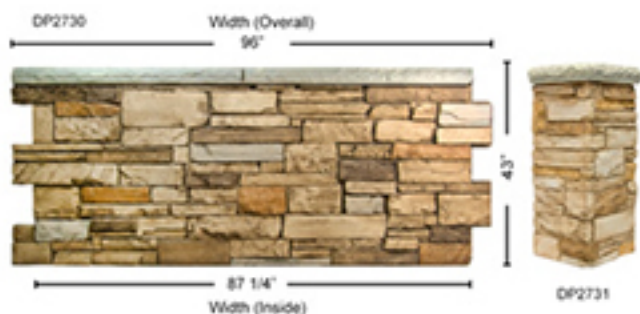

4'x8' SERIES

PRODUCT

DP2455
LEDGESTONE
 Thickness: 1 3/4"
 Height: 48 1/2"
 Inside Width: 87 1/4"
 Outside Width: 96 1/2"
 Weight: 37 lbs
 Area: 32 sq ft

DP2732
LEDGESTONE ACCENT CORNER
 Thickness: 2"
 Height: 51 1/2"
 Inside Width: 21 1/2"
 Outside Width: 23 1/2"
 Weight: 21 lbs
 Area: 17.3 sq ft

PRODUCT

DP2454
LEDGESTONE KEYLESS CORNER
 Thickness: 2 1/4"
 Height: 48"
 Inside Width: 8"
 Outside Width: 9 1/2"
 Weight: 9 lbs
 Area: 6.33 sq ft

DP2456
LEDGESTONE CORNER
 Thickness: 1 3/4"
 Height: 48"
 Inside Width: 11 1/2"
 Outside Width: 15 1/2"
 Weight: 11 lbs
 Area: 9 sq ft

WAINSCOT SERIES

PRODUCT

DP2730
LEDGESTONE WAINSCOT
 Thickness: 1 3/4"
 Height: 43"
 Inside Width: 87 1/4"
 Outside Width: 96"
 Weight: 37 lbs
 Area: 29 sq ft

DP2731
LEDGESTONE WAINSCOT CORNER
 Thickness: 2 1/2"
 Height: 43"
 Inside Width: 12"
 Outside Width: 13 1/2"
 Weight: 11 lbs
 Area: 8 sq ft

16" - 48" WIDE • 4' - 8' HIGH SECTIONS