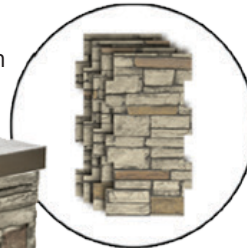

Thickness: 2 1/2" Length: 47 1/2" Depth: 3"

COLUMNS

24" COLUMNS

Optional Column
Caps Available

**DP2804 - LEDGESTONE
COLUMN WRAP 24" x 36"**
Outside Width: 27"
Inside Width: 24"
Height: 36"
Thickness: 1 1/2"

16" COLUMNS

Optional Column
Caps Available

**DP2804 - LEDGESTONE
COLUMN WRAP 16" x 36"**
Outside Width: 19-20"
Inside Width: 16"
Height: 36"
Thickness: 1 1/2"

CUSTOMIZATION

MADE TO ORDER COLUMNS

16" - 48" WIDE | 4' - 8' HIGH SECTIONS