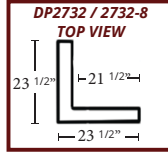

DP2731M/N

4'x8' SERIES & EXTRAS

DP2455 - LEDGESTONE 4'x8'

Thickness: 1 3/4" Outside Width: 96 1/2"
Height: 48 1/2" Weight: 37 lbs
Inside Width: 87 1/4" Area: 32 sq ft

DP2454M/N - LEDGESTONE KEYLESS CORNER

Thickness: 2" Outside Width: 10" / 8"
Height: 48 1/2" Weight: 9 lbs
Inside Width: 8" / 2" Area: 6.33 sq ft

DP2732 / DP2732-8 - LEDGESTONE ACCENT CORNER

Thickness: 2" Outside Width: 23 1/2"
Height: 96" / 48" Weight: 21 lbs
Inside Width: 21 1/2" Area: 17.3 sq ft