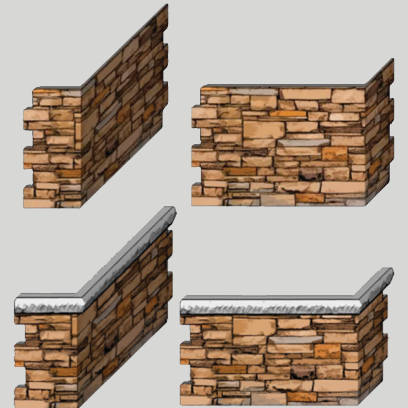

16" COLUMNS

Optional Column
Caps Available

**DP2804 - LEDGESTONE
COLUMN WRAP 16" x 36"**
Outside Width: 19-20"
Inside Width: 16"
Height: 36"
Thickness: 1 1/2"

CUSTOMIZATION

MADE TO ORDER COLUMNS

16" - 48" WIDE | 4' - 8' HIGH SECTIONS

FACTORY MITERED CORNERS

While each pattern of URESTONE has standard corners, factory fabricated interlocking corners are available to fit specific site requirements. Customized corners ensure natural and realistic transitions.