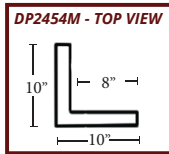

LEDGESTONE

FAUXSTONE/PANELS
DATA SHEET

4'x8' SERIES

4'x8' SERIES & EXTRAS

DP2455 - LEDGESTONE 4'x8'

Thickness: 1 3/4" Outside Width: 96 1/2"
Height: 48 1/2" Weight: 37 lbs
Inside Width: 87 1/4" Area: 32 sq ft

DP2454M/N - LEDGESTONE KEYLESS CORNER

Thickness: 2" Outside Width: 10" / 8"
Height: 48 1/2" Weight: 9 lbs
Inside Width: 8" / 2" Area: 6.33 sq ft

DP2732 / DP2732-8 - LEDGESTONE ACCENT CORNER

Thickness: 2" Outside Width: 23 1/2"
Height: 96" / 48" Weight: 21 lbs
Inside Width: 21 1/2" Area: 17.3 sq ft

WAINSCOT SERIES

WAINSCOT SERIES & EXTRAS

DP2730 - LEDGESTONE WAINSCOT

Thickness: 1 3/4" Outside Width: 96 1/2"
Ledger Depth: 2 1/2" Weight: 37 lbs
Height: 42" Area: 32 sq ft
Inside Width: 87 1/4"

DP2731M/N - LEDGESTONE WAINSCOT CORNER

Thickness: 2" Outside Width: 10" / 4"
Height: 42" Weight: 9 lbs
Inside Width: 8" / 2" Area: 6.33 sq ft

2'x4' SERIES

2'x4' SERIES

UL2610 - LEDGESTONE 2'x4'

Thickness: 1 1/4" Outside Width: 48"
Height: 24" Weight: 9 lbs
Inside Width: 39 7/8" Area: 8 sq ft

UL2612 - LEDGESTONE 2'x4' WAINSCOT

Thickness: 1 1/4" Outside Width: 48"
Ledger Depth: 2 1/2" Weight: 9 lbs
Height: 24" Area: 8 sq ft
Inside Width: 39 7/8"