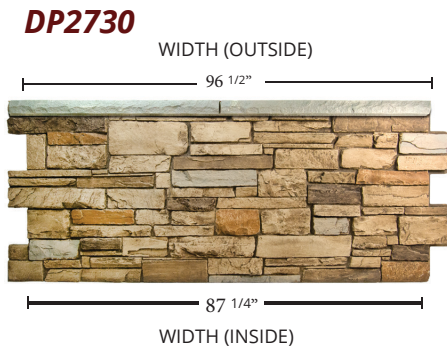

Thickness: 1 3/4" Outside Width: 96 1/2"
Height: 48 1/2" Weight: 37 lbs
Inside Width: 87 1/4" Area: 32 sq ft

DP2454M/N - LEDGESTONE KEYLESS CORNER

Thickness: 2" Outside Width: 10" / 8"
Height: 48 1/2" Weight: 9 lbs
Inside Width: 8" / 2" Area: 6.33 sq ft

DP2732 / DP2732-8 - LEDGESTONE ACCENT CORNER

Thickness: 2" Outside Width: 23 1/2"
Height: 96" / 48" Weight: 21 lbs
Inside Width: 21 1/2" Area: 17.3 sq ft

WAINSCOT SERIES

DP2731M/N

WAINSCOT SERIES & EXTRAS

DP2730 - LEDGESTONE WAINSCOT

Thickness: 1 3/4" Outside Width: 96 1/2"
Ledger Depth: 2 1/2" Weight: 37 lbs
Height: 42" Area: 32 sq ft
Inside Width: 87 1/4"

DP2731M/N - LEDGESTONE WAINSCOT CORNER

Thickness: 2" Outside Width: 10" / 4"
Height: 42" Weight: 9 lbs
Inside Width: 8" / 2" Area: 6.33 sq ft

2'x4' SERIES

2'x4' SERIES

UL2610 - LEDGESTONE 2'x4'

Thickness: 1 1/4" Outside Width: 48"
Height: 24" Weight: 9 lbs
Inside Width: 39 7/8" Area: 8 sq ft

UL2612 - LEDGESTONE 2'x4' WAINSCOT

Thickness: 1 1/4" Outside Width: 48"
Ledger Depth: 2 1/2" Weight: 9 lbs
Height: 24" Area: 8 sq ft
Inside Width: 39 7/8"