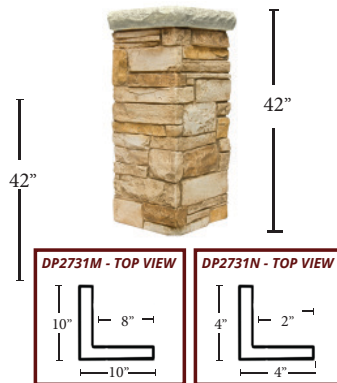

Thickness: 1 3/4" Outside Width: 96 1/2"
Height: 48 1/2" Weight: 37 lbs
Inside Width: 87 1/4" Area: 32 sq ft

DP2454M/N - LEDGESTONE KEYLESS CORNER

Thickness: 2" Outside Width: 10" / 8"
Height: 48 1/2" Weight: 9 lbs
Inside Width: 8" / 2" Area: 6.33 sq ft

DP2732 / DP2732-8 - LEDGESTONE ACCENT CORNER

Thickness: 2" Outside Width: 23 1/2"
Height: 96" / 48" Weight: 21 lbs
Inside Width: 21 1/2" Area: 17.3 sq ft

WAINSCOT SERIES

DP2731M/N

WAINSCOT SERIES & EXTRAS

DP2730 - LEDGESTONE WAINSCOT

Thickness: 1 3/4" Outside Width: 96 1/2"
Ledger Depth: 2 1/2" Weight: 37 lbs
Height: 42" Area: 32 sq ft
Inside Width: 87 1/4"

DP2731M/N - LEDGESTONE WAINSCOT CORNER

Thickness: 2" Outside Width: 10" / 4"
Height: 42" Weight: 9 lbs
Inside Width: 8" / 2" Area: 6.33 sq ft

2'x4' SERIES

2'x4' SERIES

UL2610 - LEDGESTONE 2'x4'

Thickness: 1 1/4" Outside Width: 48"
Height: 24" Weight: 9 lbs
Inside Width: 39 7/8" Area: 8 sq ft

UL2612 - LEDGESTONE 2'x4' WAINSCOT

Thickness: 1 1/4" Outside Width: 48"
Ledger Depth: 2 1/2" Weight: 9 lbs
Height: 24" Area: 8 sq ft
Inside Width: 39 7/8"