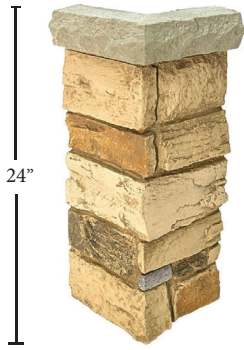

DP2730 - LEDGESTONE WAINSCOT

Thickness: 1 3/4" Outside Width: 96 1/2"
Ledger Depth: 2 1/2" Weight: 37 lbs
Height: 42" Area: 32 sq ft
Inside Width: 87 1/4"

DP2731M/N - LEDGESTONE WAINSCOT CORNER

Thickness: 2" Outside Width: 10" / 4"
Height: 42" Weight: 9 lbs
Inside Width: 8" / 2" Area: 6.33 sq ft

2'x4' SERIES

2'x4' SERIES

UL2610 - LEDGESTONE 2'x4'

Thickness: 1 1/4" Outside Width: 48"
Height: 24" Weight: 9 lbs
Inside Width: 39 7/8" Area: 8 sq ft

UL2612 - LEDGESTONE 2'x4' WAINSCOT

Thickness: 1 1/4" Outside Width: 48"
Ledger Depth: 2 1/2" Weight: 9 lbs
Height: 24" Area: 8 sq ft
Inside Width: 39 7/8"

EXTRAS & ACCESSORIES

UL2613

24"

DP2735

24"

ACC1569

LOW PROFILE
RECEPTACLE
Length: 6 3/4"
Width: 5"
Thickness: 2"

ACC1571
DUAL SWITCH
RECEPTACLE
Length: 6 3/4"
Width: 6 3/4"
Thickness: 2"

T1611

T1610

EXTRAS & ACCESSORIES

DP2735 - LEDGESTONE UNIVERSAL WAINSCOT END CAP

Thickness: 1 1/4" Outside Width: 48"
Height: 24" Weight: 9 lbs
Inside Width: 39 7/8" Area: 8 sq ft

UL2613 - LEDGESTONE 2'x4' KEYLESS CORNER