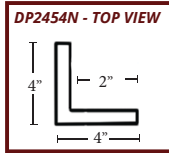

LEDGESTONE

FAUXSTONE/PANELS
DATA SHEET

4'x8' SERIES

4'x8' SERIES & EXTRAS

DP2455 - LEDGESTONE 4'x8'

Thickness: 1 3/4" Outside Width: 96 1/2"
Height: 48 1/2" Weight: 37 lbs
Inside Width: 87 1/4" Area: 32 sq ft

DP2454M/N - LEDGESTONE KEYLESS CORNER

Thickness: 2" Outside Width: 10" / 8"
Height: 48 1/2" Weight: 9 lbs
Inside Width: 8" / 2" Area: 6.33 sq ft

DP2732 / DP2732-8 - LEDGESTONE ACCENT CORNER

Thickness: 2" Outside Width: 23 1/2"
Height: 96" / 48" Weight: 21 lbs
Inside Width: 21 1/2" Area: 17.3 sq ft

WAINSCOT SERIES

WAINSCOT SERIES & EXTRAS

DP2730 - LEDGESTONE WAINSCOT

Thickness: 1 3/4" Outside Width: 96 1/2"
Ledger Depth: 2 1/2" Weight: 37 lbs
Height: 42" Area: 32 sq ft
Inside Width: 87 1/4"

DP2731M/N - LEDGESTONE WAINSCOT CORNER

Thickness: 2" Outside Width: 10" / 4"
Height: 42" Weight: 9 lbs
Inside Width: 8" / 2" Area: 6.33 sq ft

2'x4' SERIES

2'x4' SERIES

UL2610 - LEDGESTONE 2'x4'

Thickness: 1 1/4" Outside Width: 48"
Height: 24" Weight: 9 lbs
Inside Width: 39 7/8" Area: 8 sq ft

UL2612 - LEDGESTONE 2'x4' WAINSCOT

Thickness: 1 1/4" Outside Width: 48"
Ledger Depth: 2 1/2" Weight: 9 lbs
Height: 24" Area: 8 sq ft
Inside Width: 39 7/8"