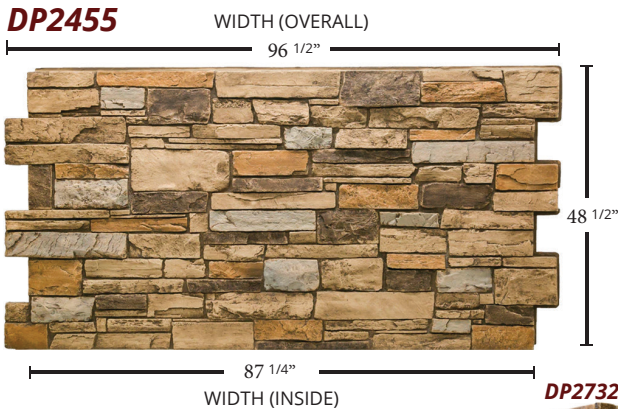

LEDGESTONE

FAUXSTONE/PANELS
DATA SHEET

4'x8' SERIES

DP2454M/N

DP2732-8

DP2732

4'x8' SERIES & EXTRAS

DP2455 - LEDGESTONE 4'x8'

Thickness: 1 3/4" Outside Width: 96 1/2"
Height: 48 1/2" Weight: 37 lbs
Inside Width: 87 1/4" Area: 32 sq ft

DP2454M/N - LEDGESTONE KEYLESS CORNER

Thickness: 2" Outside Width: 10" / 8"
Height: 48 1/2" Weight: 9 lbs
Inside Width: 8" / 2" Area: 6.33 sq ft

DP2732 / DP2732-8 - LEDGESTONE ACCENT CORNER

Thickness: 2" Outside Width: 23 1/2"
Height: 96" / 48" Weight: 21 lbs
Inside Width: 21 1/2" Area: 17.3 sq ft

WAINSCOT SERIES

DP2731M/N

WAINSCOT SERIES & EXTRAS

DP2730 - LEDGESTONE WAINSCOT

Thickness: 1 3/4" Outside Width: 96 1/2"
Ledger Depth: 2 1/2" Weight: 37 lbs
Height: 42" Area: 32 sq ft
Inside Width: 87 1/4"

DP2731M/N - LEDGESTONE WAINSCOT CORNER

Thickness: 2" Outside Width: 10" / 4"
Height: 42" Weight: 9 lbs
Inside Width: 8" / 2" Area: 6.33 sq ft