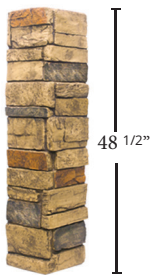

LEDGESTONE

FAUXSTONE/PANELS
DATA SHEET

4'x8' SERIES

4'x8' SERIES & EXTRAS

DP2455 - LEDGESTONE 4'x8'

Thickness: 1 3/4" Outside Width: 96 1/2"
Height: 48 1/2" Weight: 37 lbs
Inside Width: 87 1/4" Area: 32 sq ft

DP2454M/N - LEDGESTONE KEYLESS CORNER

Thickness: 2" Outside Width: 10" / 8"
Height: 48 1/2" Weight: 9 lbs
Inside Width: 8" / 2" Area: 6.33 sq ft

DP2732 / DP2732-8 - LEDGESTONE ACCENT CORNER

Thickness: 2" Outside Width: 23 1/2"
Height: 96" / 48" Weight: 21 lbs
Inside Width: 21 1/2" Area: 17.3 sq ft

WAINSCOT SERIES

WAINSCOT SERIES & EXTRAS

DP2730 - LEDGESTONE WAINSCOT

Thickness: 1 3/4" Outside Width: 96 1/2"
Ledger Depth: 2 1/2" Weight: 37 lbs
Height: 42" Area: 32 sq ft
Inside Width: 87 1/4"

DP2731M/N - LEDGESTONE WAINSCOT CORNER

Thickness: 2" Outside Width: 10" / 4"
Height: 42" Weight: 9 lbs
Inside Width: 8" / 2" Area: 6.33 sq ft

2'x4' SERIES

2'x4' SERIES

UL2610 - LEDGESTONE 2'x4'

Thickness: 1 1/4" Outside Width: 48"
Height: 24" Weight: 9 lbs
Inside Width: 39 7/8" Area: 8 sq ft

UL2612 - LEDGESTONE 2'x4' WAINSCOT

Thickness: 1 1/4" Outside Width: 48"
Ledger Depth: 2 1/2" Weight: 9 lbs
Height: 24" Area: 8 sq ft
Inside Width: 39 7/8"