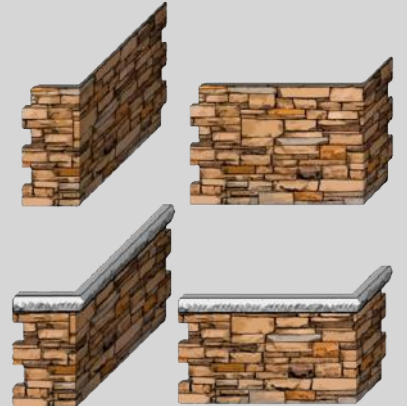

## WAINSCOT SERIES

**DP2804 - LEDGESTONE COLUMN WRAP 24" x 36"**  
 Outside Width: 27"  
 Inside Width: 24"  
 Height: 36"  
 Thickness: 1 1/2"

**16" COLUMNS**

Optional Column Caps Available

**DP2804 - LEDGESTONE COLUMN WRAP 16" x 36"**  
 Outside Width: 19-20"  
 Inside Width: 16"  
 Height: 36"  
 Thickness: 1 1/2"

**CUSTOMIZATION**

**MADE TO ORDER COLUMNS**

16" - 48" WIDE | 4' - 8' HIGH SECTIONS

**FACTORY MITERED CORNERS**

While each pattern of URESTONE has standard corners, factory fabricated interlocking corners are available to fit specific site requirements. Customized corners ensure natural and realistic transitions.