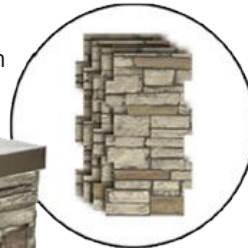

16" COLUMNS

Optional Column Caps Available