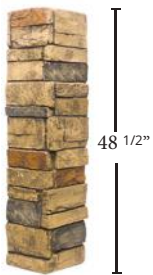

LEDGESTONE

FAUXSTONE/PANELS
DATA SHEET

4'x8' SERIES

4'x8' SERIES & EXTRAS

DP2455 - LEDGESTONE 4'x8'

Thickness: 1 3/4" Outside Width: 96 1/2"
Height: 48 1/2" Weight: 37 lbs
Inside Width: 87 1/4" Area: 32 sq ft

DP2454M/N - LEDGESTONE KEYLESS CORNER

Thickness: 2" Outside Width: 10" / 8"
Height: 48 1/2" Weight: 9 lbs
Inside Width: 8" / 2" Area: 6.33 sq ft

DP2732 / DP2732-8 - LEDGESTONE ACCENT CORNER

Thickness: 2" Outside Width: 23 1/2"
Height: 96" / 48" Weight: 21 lbs
Inside Width: 21 1/2" Area: 17.3 sq ft

WAINSCOT SERIES

WAINSCOT SERIES & EXTRAS

DP2730 - LEDGESTONE WAINSCOT

Thickness: 1 3/4" Outside Width: 96 1/2"
Ledger Depth: 2 1/2" Weight: 37 lbs
Height: 42" Area: 32 sq ft
Inside Width: 87 1/4"

DP2731M/N - LEDGESTONE WAINSCOT CORNER

Thickness: 2" Outside Width: 10" / 4"
Height: 42" Weight: 9 lbs
Inside Width: 8" / 2" Area: 6.33 sq ft

2'x4' SERIES

2'x4' SERIES

UL2610 - LEDGESTONE 2'x4'

Thickness: 1 1/4" Outside Width: 48"
Height: 24" Weight: 9 lbs
Inside Width: 39 7/8" Area: 8 sq ft

UL2612 - LEDGESTONE 2'x4' WAINSCOT

Thickness: 1 1/4" Outside Width: 48"
Ledger Depth: 2 1/2" Weight: 9 lbs
Height: 24" Area: 8 sq ft
Inside Width: 39 7/8"