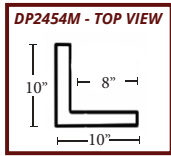

LEDGESTONE

FAUXSTONE/PANELS
DATA SHEET

4'x8' SERIES

4'x8' SERIES & EXTRAS

DP2455 - LEDGESTONE 4'x8'

Thickness: 1 3/4" Outside Width: 96 1/2"
Height: 48 1/2" Weight: 37 lbs
Inside Width: 87 1/4" Area: 32 sq ft

DP2454M/N - LEDGESTONE KEYLESS CORNER

Thickness: 2" Outside Width: 10" / 8"
Height: 48 1/2" Weight: 9 lbs
Inside Width: 8" / 2" Area: 6.33 sq ft

DP2732 / DP2732-8 - LEDGESTONE ACCENT CORNER

Thickness: 2" Outside Width: 23 1/2"
Height: 96" / 48" Weight: 21 lbs
Inside Width: 21 1/2" Area: 17.3 sq ft

WAINSCOT SERIES

WAINSCOT SERIES & EXTRAS

DP2730 - LEDGESTONE WAINSCOT

Thickness: 1 3/4" Outside Width: 96 1/2"
Ledger Depth: 2 1/2" Weight: 37 lbs
Height: 42" Area: 32 sq ft
Inside Width: 87 1/4"

DP2731M/N - LEDGESTONE WAINSCOT CORNER

Thickness: 2" Outside Width: 10" / 4"
Height: 42" Weight: 9 lbs
Inside Width: 8" / 2" Area: 6.33 sq ft

2'x4' SERIES

2'x4' SERIES

UL2610 - LEDGESTONE 2'x4'

Thickness: 1 1/4" Outside Width: 48"
Height: 24" Weight: 9 lbs
Inside Width: 39 7/8" Area: 8 sq ft

UL2612 - LEDGESTONE 2'x4' WAINSCOT

Thickness: 1 1/4" Outside Width: 48"
Ledger Depth: 2 1/2" Weight: 9 lbs
Height: 24" Area: 8 sq ft
Inside Width: 39 7/8"