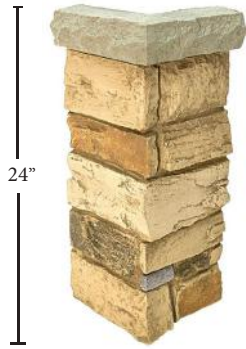

## 2'x4' SERIES

### UL2610 - LEDGESTONE 2'x4'

Thickness: 1 1/4" Outside Width: 48"  
Height: 24" Weight: 9 lbs  
Inside Width: 39 7/8" Area: 8 sq ft

### UL2612 - LEDGESTONE 2'x4' WAINSCOT

Thickness: 1 1/4" Outside Width: 48"  
Ledger Depth: 2 1/2" Weight: 9 lbs  
Height: 24" Area: 8 sq ft  
Inside Width: 39 7/8"

**EXTRAS & ACCESSORIES**

**UL2613**

**T1611**