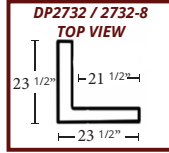

## 4'x8' SERIES & EXTRAS

### DP2455 - LEDGESTONE 4'x8'

Thickness: 1 3/4" Outside Width: 96 1/2"  
Height: 48 1/2" Weight: 37 lbs  
Inside Width: 87 1/4" Area: 32 sq ft

### DP2454M/N - LEDGESTONE KEYLESS CORNER

Thickness: 2" Outside Width: 10" / 8"  
Height: 48 1/2" Weight: 9 lbs  
Inside Width: 8" / 2" Area: 6.33 sq ft

### DP2732 / DP2732-8 - LEDGESTONE ACCENT CORNER

Thickness: 2" Outside Width: 23 1/2"  
Height: 96" / 48" Weight: 21 lbs  
Inside Width: 21 1/2" Area: 17.3 sq ft