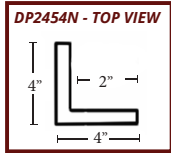

LEDGESTONE

FAUXSTONE/PANELS
DATA SHEET

4'x8' SERIES

4'x8' SERIES & EXTRAS

DP2455 - LEDGESTONE 4'x8'

Thickness: 1 3/4" Outside Width: 96 1/2"
Height: 48 1/2" Weight: 37 lbs
Inside Width: 87 1/4" Area: 32 sq ft

DP2454M/N - LEDGESTONE KEYLESS CORNER

Thickness: 2" Outside Width: 10" / 8"
Height: 48 1/2" Weight: 9 lbs
Inside Width: 8" / 2" Area: 6.33 sq ft

DP2732 / DP2732-8 - LEDGESTONE ACCENT CORNER

Thickness: 2" Outside Width: 23 1/2"
Height: 96" / 48" Weight: 21 lbs
Inside Width: 21 1/2" Area: 17.3 sq ft

WAINSCOT SERIES

WAINSCOT SERIES & EXTRAS

DP2730 - LEDGESTONE WAINSCOT

Thickness: 1 3/4" Outside Width: 96 1/2"
Ledger Depth: 2 1/2" Weight: 37 lbs
Height: 42" Area: 32 sq ft
Inside Width: 87 1/4"

DP2731M/N - LEDGESTONE WAINSCOT CORNER

Thickness: 2" Outside Width: 10" / 4"
Height: 42" Weight: 9 lbs
Inside Width: 8" / 2" Area: 6.33 sq ft

2'x4' SERIES

2'x4' SERIES

UL2610 - LEDGESTONE 2'x4'

Thickness: 1 1/4" Outside Width: 48"
Height: 24" Weight: 9 lbs
Inside Width: 39 7/8" Area: 8 sq ft

UL2612 - LEDGESTONE 2'x4' WAINSCOT

Thickness: 1 1/4" Outside Width: 48"
Ledger Depth: 2 1/2" Weight: 9 lbs
Height: 24" Area: 8 sq ft
Inside Width: 39 7/8"