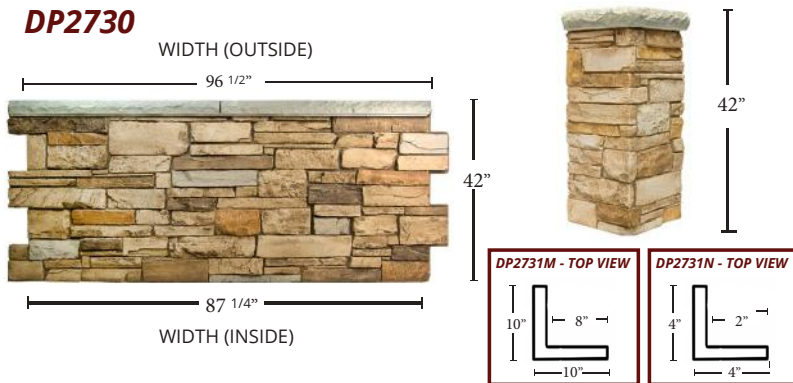

WAINSCOT SERIES

WAINSCOT SERIES & EXTRAS

DP2730 - LEDGESTONE WAINSCOT

Thickness: 1 3/4" Outside Width: 96 1/2"
Ledger Depth: 2 1/2" Weight: 37 lbs
Height: 42" Area: 32 sq ft
Inside Width: 87 1/4"

DP2731M/N - LEDGESTONE WAINSCOT CORNER

Thickness: 2" Outside Width: 10" / 4"
Height: 42" Weight: 9 lbs
Inside Width: 8" / 2" Area: 6.33 sq ft