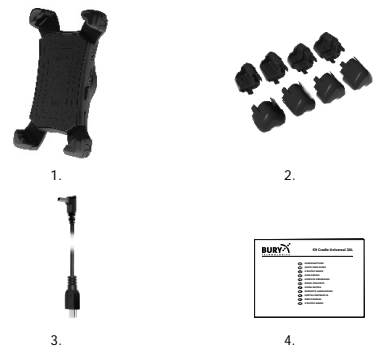

# S9 Cradle Universal 3XL

Active cradle for a wide range of smartphones

Suitable for use with over 300 mobile phone models by leading phone manufacturers

Flexibility of the cradle

Scope of delivery:

1. Universal cradle
2. Alignment inserts
3. Charging cable (Micro USB)
4. Quick user guide

Suitable accessories for your mobile phone

1. Mobile phone and smartphone specific charging cables (optionally available)

- Safe storage** – secure fit, no scratches, no searching for your smartphone
- The cradle can be turned and tilted** – for the optimum display and operation of the apps
- Optimum reception** – Uses an external GSM antenna via the integrated antenna coupler
- Battery charging function** – for unlimited in-car talk time
- Straightforward click-assembly** – compatible with the **S9 Base (System 9)**

### S9 Cradle

A range of mobile phone specific holders with charging function and aerial connection

### S9 Cradle Universal 3XL

A flexible mobile phone holder with charging function (when used with a charging cable)

Mini-USB charging cable connecting mobile phones to the **S9 Cradle Universal 3XL**