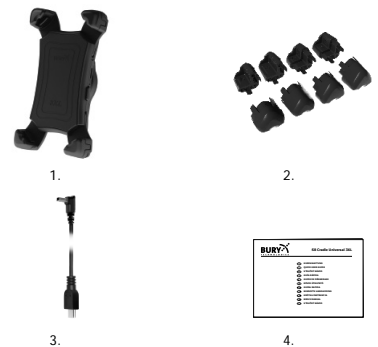

S8 Cradle Universal 3XL

Universal and adjustable cradle with charging function for Smartphones

Suitable for use with over 600 mobile phone models and Smartphones

Flexibility of the cradle

Scope of delivery:

1. Universal cradle
2. Alignment inserts
3. Charging cable (Micro USB)
4. Quick user guide

Suitable accessories for your mobile phone

1. Mobile phone and smartphone specific charging cables (optionally available)

Base unit

S8 Base

The basic hardware of the system with endless combination possibilities

Connecting units

S8 Cradle

Mobile phone specific cradle with charging function and antenna connection

S8 Cradle Universal 3XL

A universal, adjustable mobile phone holder with charging function

Charging cable to connect mobile phones with the **S8 Cradle Universal 3XL**