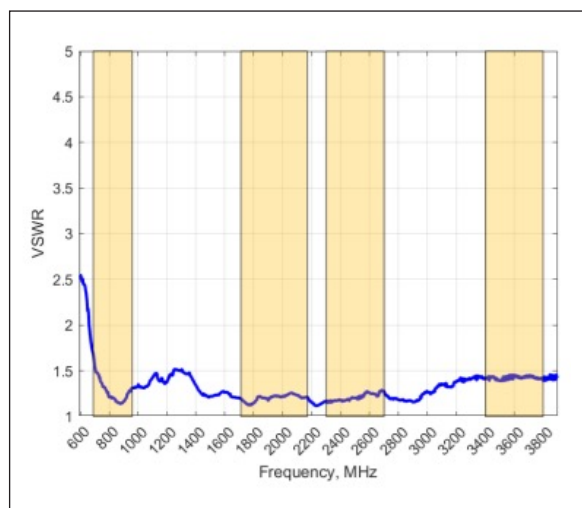

WIDEBAND LOG PERIODIC DIPOLE ARRAY ANTENNA

698-960, 1710-2700 & 3400-3800 MHz

LPDA7038 Series

This high-gain, wideband, directional antenna covers all international cellular, mobile, and wireless data bands including GSM 900/GSM1800/UMTS/LTE & 5G bands. Its configuration is suitable for various wireless communications systems. This antenna is unique in its combination of ultra-wideband operation with a consistent high-gain performance. It has been successfully used in extreme weather environments. A firm favourite, in any area where operators are having signal challenges. It is ideal for any application using the GSM network (LTE/HSPA/3G/EDGE/GPRS).

Key Features:

- Futureproof wideband LTE and Wi-Fi antenna covering 690 – 3800 MHz
- Compatible with 2G, 3G and 4G technologies
- 5G Ready; includes 3.4 GHz to 3.8 GHz CBRS Band
- Improves mobile network subscriber's user experience
- Weather and vandal resistant
- Can be used in extreme weather environment

Typical VSWR:

Typical Gain:

Electrical Specifications

Model Number	LPDA7038-11-10SMA	LPDA7038-11-0.5NF	LPDA7038-11-PIM
Frequency MHz	698-960 / 1710-2700 / 3400-3800		
Nominal Gain dBi	10.8 / 11 / 2.3		
VSWR	<1.5:1 across 95% of the bands		
Impedance Ω	50		
Power W	10		
Vertical Beamwidth	50° (±5°C)		
Horizontal Beamwidth	55° (±5°C)		
Front to Back Ratio	20 dB (±3dB)		

Mechanical Specifications

Model Number	LPDA7038-11-10SMA	LPDA7038-11-0.5NF	LPDA7038-11-PIM
Dimensions mm	1112 x 200 x 47		
Weight kg	1.65		
Mounting	Stainless Steel bracket to suit up to Ø 60mm (included)		
Cable & Connector	10m HDF 195 terminated with SMA male connector	0.5m HDF 195 terminated with N female connector	0.6m RG142 terminated with N female connector
Wind Survival km/h	≤160		
Temperature °C	-40 to +70		
Ingress Rating	IP65		
Salt Spray	MIL-STD 810F/ASTM B117		
Impact Resistance	IK08		
Standards	CE & RoHS		