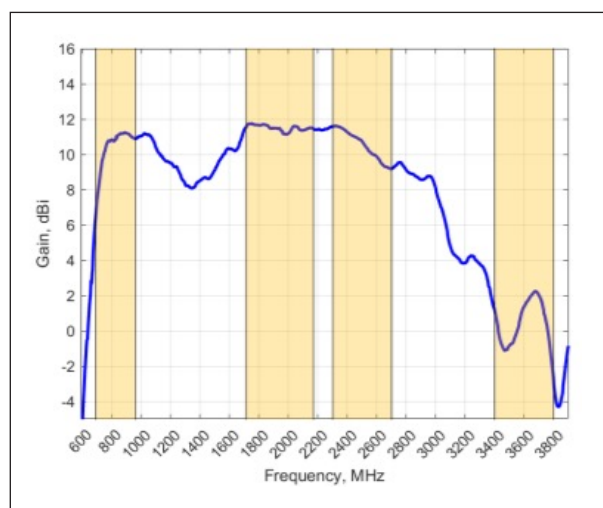

WIDEBAND LOG PERIODIC DIPOLE ARRAY ANTENNA

698-960, 1710-2700 & 3400-3800 MHz

LPDA7038 Series

This high-gain, wideband, directional antenna covers all international cellular, mobile, and wireless data bands including GSM 900/GSM1800/UMTS/LTE & 5G bands. Its configuration is suitable for various wireless communications systems. This antenna is unique in its combination of ultra-wideband operation with a consistent high-gain performance. It has been successfully used in extreme weather environments. A firm favourite, in any area where operators are having signal challenges. It is ideal for any application using the GSM network (LTE/HSPA/3G/EDGE/GPRS).

Key Features:

- Futureproof wideband LTE and Wi-Fi antenna covering 690 – 3800 MHz
- Compatible with 2G, 3G and 4G technologies
- 5G Ready; includes 3.4 GHz to 3.8 GHz CBRS Band
- Improves mobile network subscriber's user experience
- Weather and vandal resistant
- Can be used in extreme weather environment

Typical VSWR:

Typical Gain:

Electrical Specifications

Model Number	LPDA7038-11-10SMA	LPDA7038-11-0.5NF	LPDA7038-11-PIM
Frequency MHz	698-960 / 1710-2700 / 3400-3800		
Nominal Gain dBi	10.8 / 11 / 2.3		
VSWR	<1.5:1 across 95% of the bands		
Impedance Ω	50		
Power W	10		
Vertical Beamwidth	50° (±5°C)		
Horizontal Beamwidth	55° (±5°C)		
Front to Back Ratio	20 dB (±3dB)		