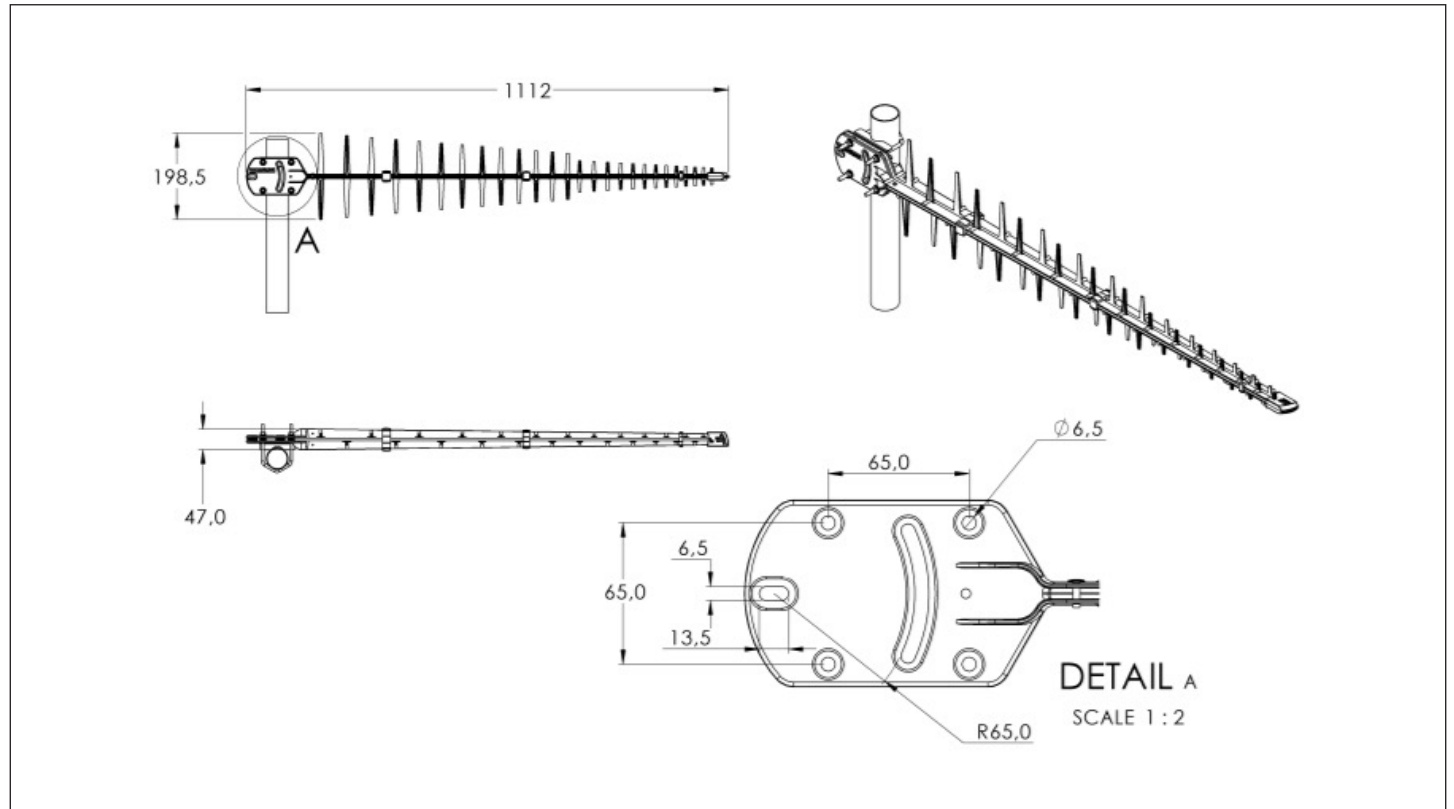

WIDEBAND LOG PERIODIC DIPOLE ARRAY ANTENNA

698-960, 1710-2700 & 3400-3800 MHz

LPDA7038 Series

Mechanical Drawing