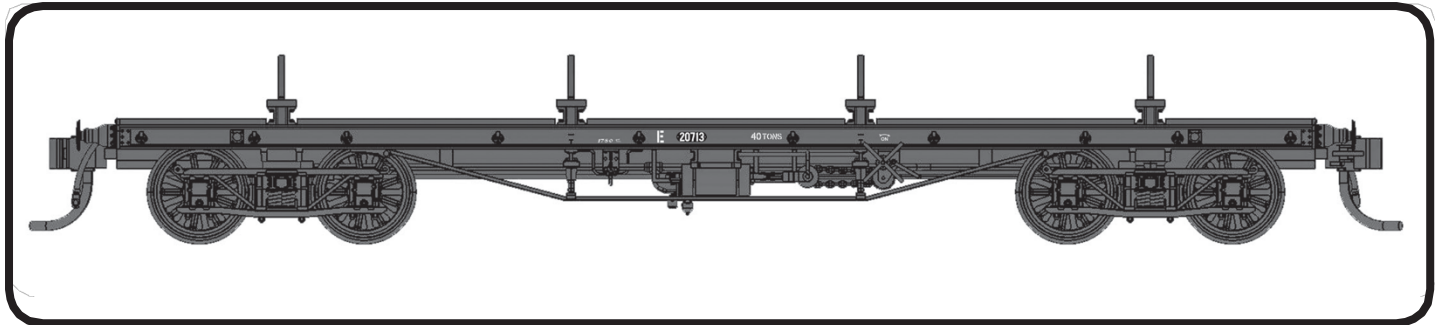

TRADING HOURS: MON-FRI: 9.30am-5.00pm. SATURDAY: 9.30am-2.00pm. CLOSED SUNDAYS

NSWGR E Flat Wagon

Expected delivery May/June 2019

CASULA HOBBIES is proud to announce the forthcoming production of the NSWGR E Flat Wagon.

The NSW E Flat Wagon were used for a variety of duties on the NSW Railways including water and fuel oil in tanks. They had a steel frame and timber deck.

PRE-ORDER FORM NSWGR E FLAT WAGON

Please reserve the following sets for me: