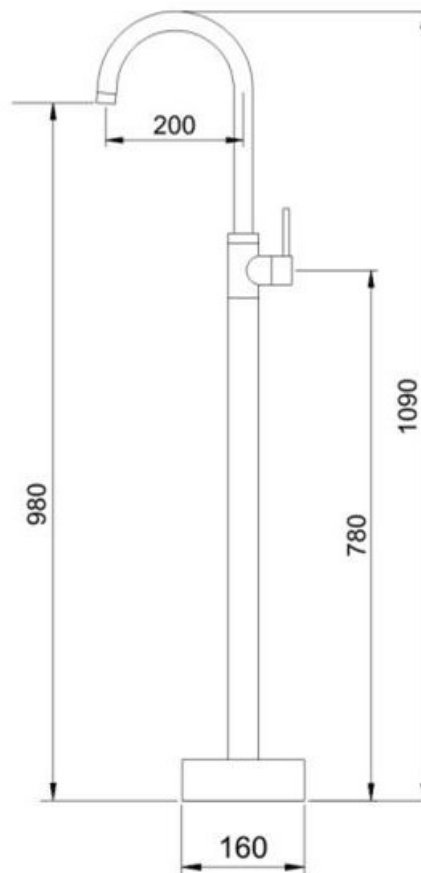

willow

BATHROOMS

— Technical Data Sheet —

Wanaka

Black Freestanding Bath Spout

WK-FBSB001

Specifications

- DR brass, black powder coated
- Freestanding Bathtub / Basin Spout
- Suitable for mains pressure