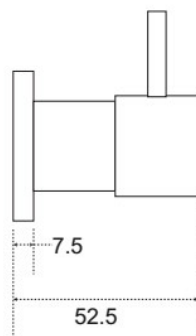

Warranty

- 15 years main body
- 7 years replacement parts
- 3 years replacement for special surface finished products