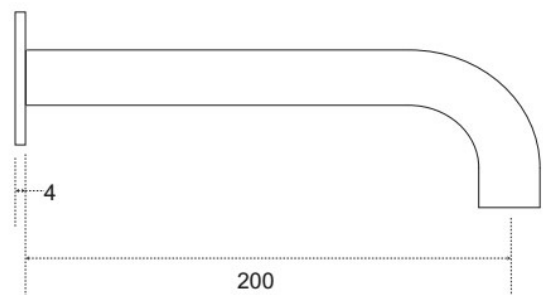

Warranty

- 15 years main body
- 7 years replacement parts
- 3 years replacement for special surface finished products