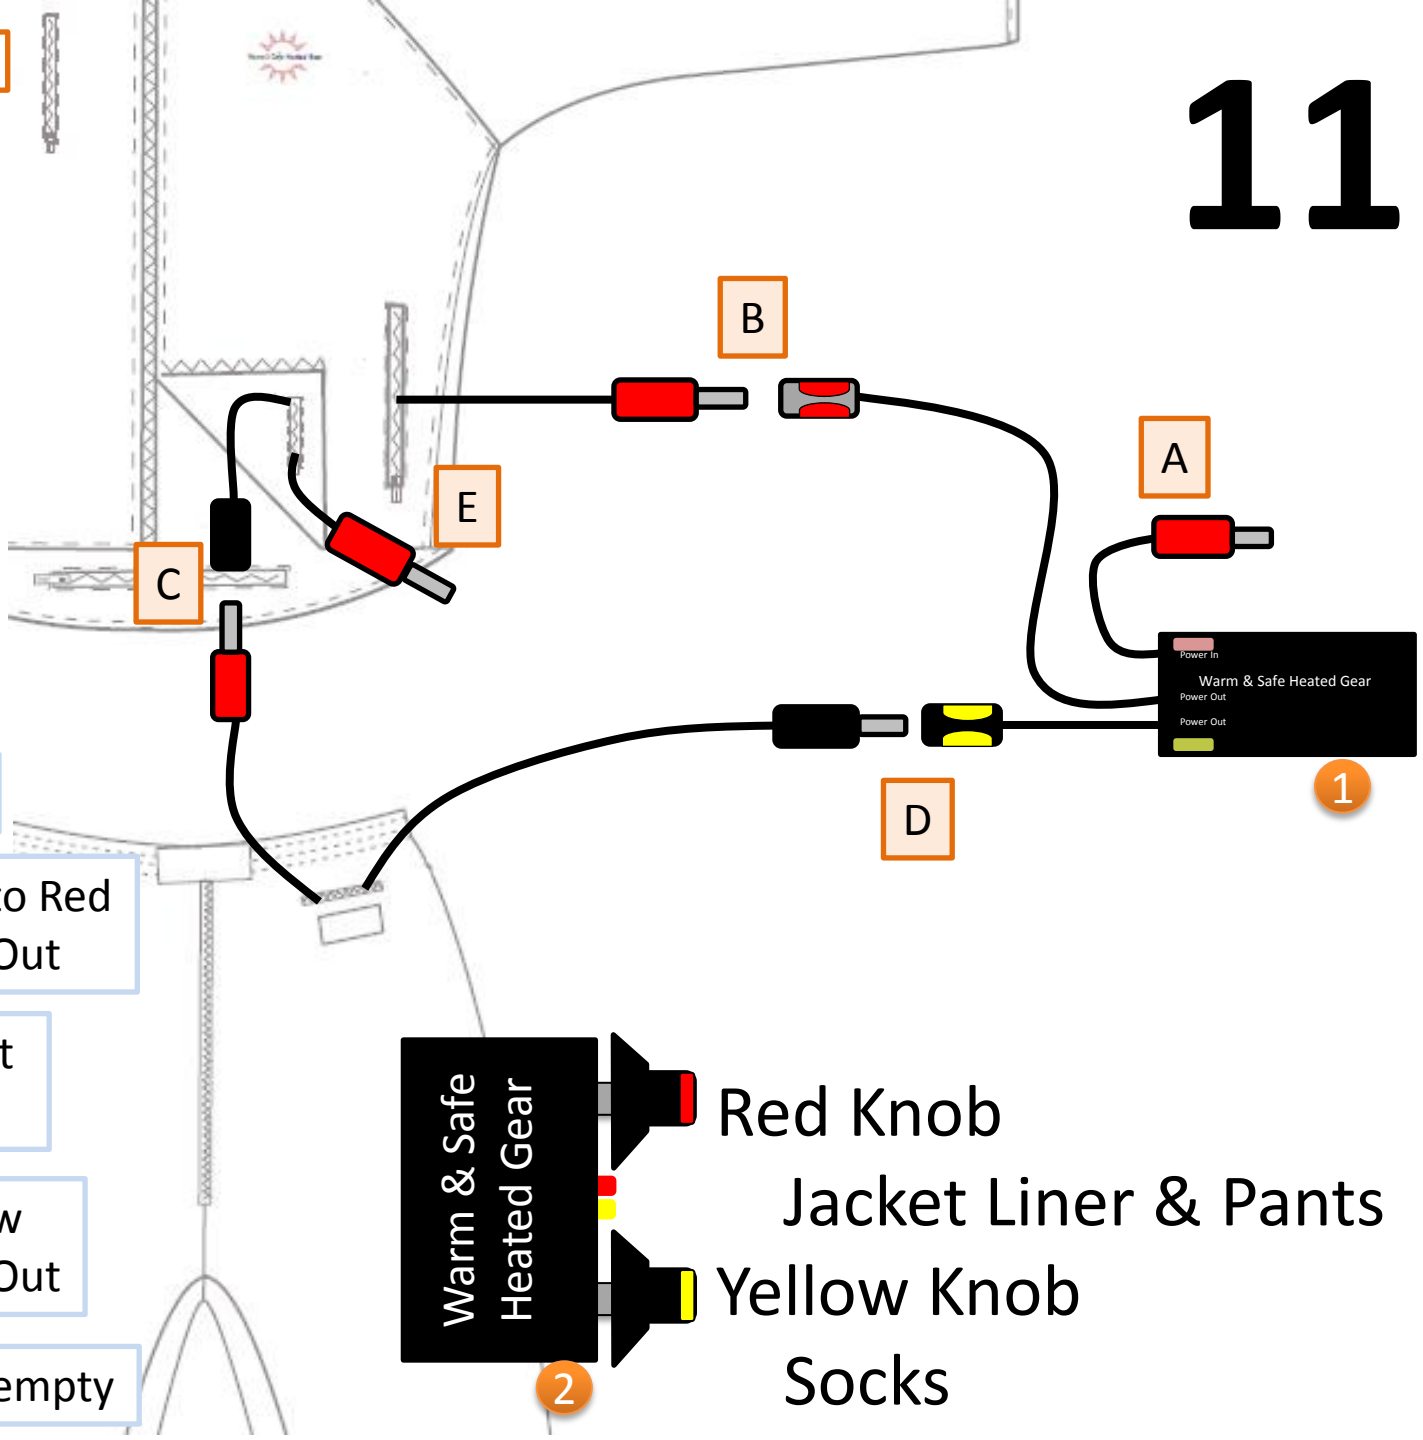

1 Dual Controller or Receiver

2 Dual Transmitter  
If applicable

A To Battery Harness

B Main Jacket Power to Red Heat-Troller Power Out

C Pant Power to Jacket Liner Power

D Sock Power to Yellow Heat-Troller Power Out

E Glove Power, leave empty

Warm & Safe Heated Gear

Red Knob

Jacket Liner & Pants

Yellow Knob

Socks

1

2