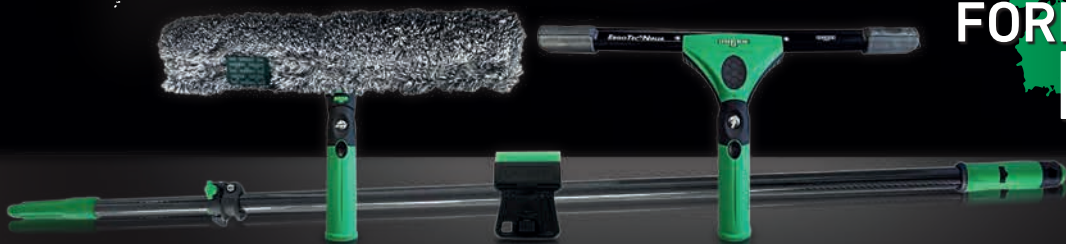

THE NINJA

TRANS-
FORMER
BOX

COMING SOON TO A DISTRIBUTOR NEAR YOU