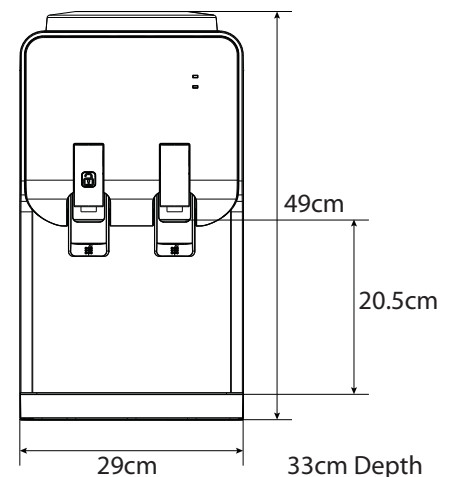

Water Reservoir	Cold	2.5 L	Hot (if applicable)	1.5 L
Housing Material	High quality durable plastic with steel side panels			
Refrigeration	Uses R134A refrigerant			
Thermostat Control	The thermostat is factory set			
Capacity	Cold	2.0 L/h	Hot (if applicable)	5v.0 L/h
Power Consumption	Cold	85W	Hot (if applicable)	420W
Electrical	220V - 240V ~ 50Hz			
Weight (Packed)	10 kg			
Dimensions (Packed)	360w x 290d x 535h (W x D x H)			
Warranty	12-month comprehensive coverage. Additional 24-month refrigeration system coverage.			