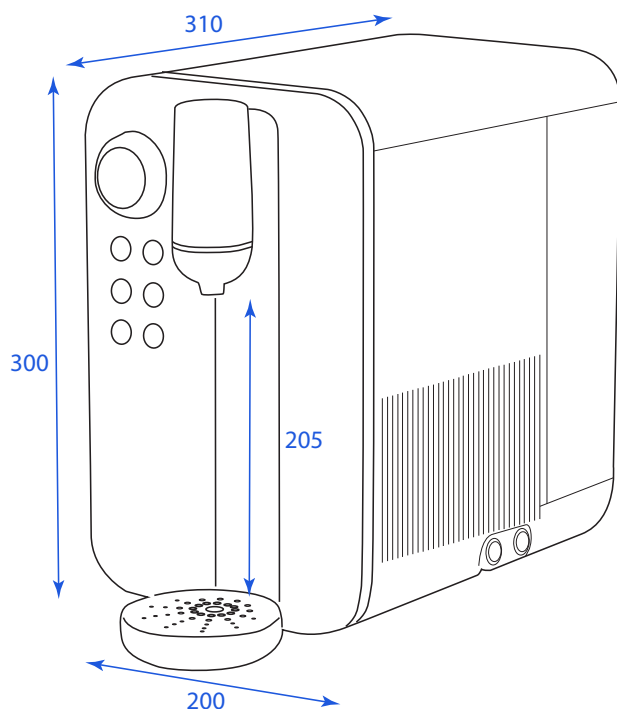

**AQUA
COOLER**

Your Partner in Cool.