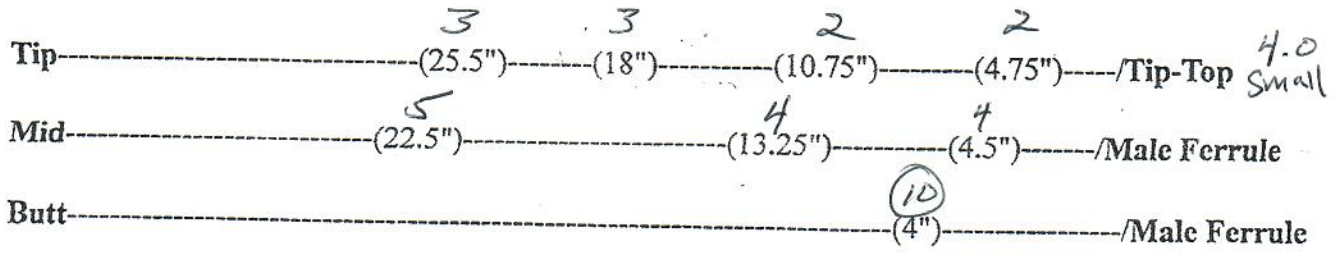

Thomas & Thomas Rodmakers, Inc.

Guide Spacing Chart 7'4" 3-piece Glass Fly Rod

Tip Section Measurements are from the tip-top to the female ferrule.

Mid Section Measurements are from the male ferrule to the female ferrule.

Butt Section Measurements are from the male ferrule to the handle.

. 363 @ WC
(-375 WC)