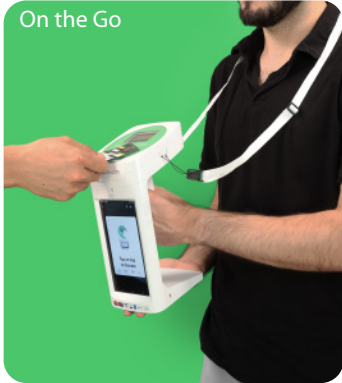

- Bundle** • Collectin with integrated secure kiosk tablet
- Includes:** • Continuous operation with 3m cable and charger
• Campaign screen design and customisation
• Zettle Reader 2

Flexible to take donations however and wherever...

Contactless Cards

Phones

Watches

Chip and PIN

On the Go

- Engage donors with a compelling and intuitive experience
- WiFi or 3G/4G with additional data plan
- Central HQ campaign management and unit lock-down
- Designed to be used by anyone
- Multiple campaigns to track restricted funds
- Effective Gift Aid request, mandate management, automatic reclaim and reporting
- 5+ hours battery life with swappable boost batteries
- Optional secure mount for wall or counter-top installation

Secured to a wall

Easy to manage your estate of devices from the Control Centre...

One-click Gift Aid Reclaim

Claim Start Date	Total Value	Adjustment Total	Gift Aid Value	Status
Sep 25, 2023	£159.88	£0.00	£58.77	Currently being built
Sep 1, 2023	£1,075.57	£0.00	£268.89	Submitted