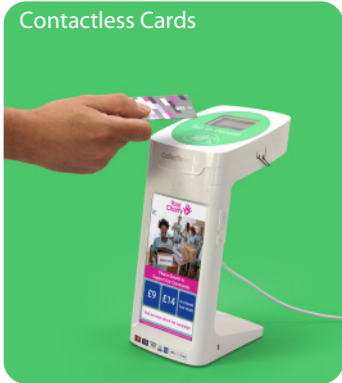

Collectin®

Zettle
by PayPal

Collectin® is everything you need in one convenient bundle to collect Contactless OR Chip & Pin Donations from a fixed location or on-the-go. Software powered by Wil-U and payments from Zettle by PayPal.

- Bundle** • Collectin with integrated secure kiosk tablet
- Includes:** • Continuous operation with 3m cable and charger
• Campaign screen design and customisation
• Zettle Reader 2

Flexible to take donations however and wherever...

Contactless Cards

Phones

Watches

Chip and PIN

On the Go

- Engage donors with a compelling and intuitive experience
- WiFi or 3G/4G with additional data plan
- Central HQ campaign management and unit lock-down
- Designed to be used by anyone
- Multiple campaigns to track restricted funds
- Effective Gift Aid request, mandate management, automatic reclaim and reporting
- 5+ hours battery life with swappable boost batteries
- Optional secure mount for wall or counter-top installation