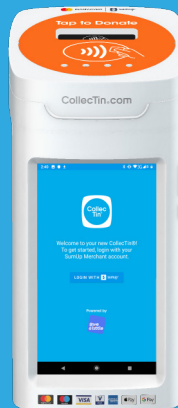

Everything you need for contactless donations:

- Wifi and 4G (if SIM activated)
- Always on 7" Screen
- Suggest Donation Amounts
- Design Campaigns
- Handheld and Static use
- Contactless or Chip & Pin
- Collect UK GiftAid
- Remote Management
- Interchangeable Battery and Mains Power
- Secure Wall Mount sold separately

Accepted Payments:

Collectin.com

Donations Processed by SUMUP®

SumUp Air Inside

Best card reader in category
500 Transactions Per Charge

Sign-up in 5 minutes

100% Online Application.
No Fixed Contract.
No Paperwork

No Fixed Costs Low fee per transaction

See SumUp website for details.

Create and brand your Campaign with the app

Give A Little

Login with your SumUp account

Create your first campaign

Start collecting donations!

Basic App Package FREE

Premium App Package (from GiveALittle)

Basic Features:

- Donations of any amount over €1 (over contactless limit using chip & PIN)
- Between 1 and 6 customisable amounts
- Self-service campaign management
- Web based portal to manage users
- Donation amount reporting