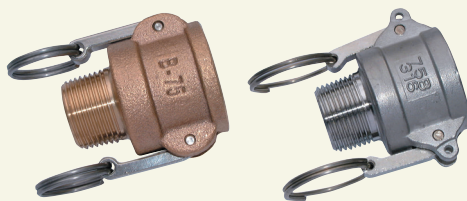

Cam & Groove Fittings

All items available in Brass, 316 Stainless, Aluminium or Polypropylene

Female Thread Plug, BSP Parallel

	PPass	Stainless	Aluminium	Polypropylene
Thread	Part No	Part No	Part No	Part No
1/2"	A12-PP	A12-SS	A12-AU	A12-PP
3/4"	A34-BR	A34-SS	A34-AU	A34-PP
1"	A1-BR	A1-SS	A1-AU	A1-PP
1.1/4"	A114-BR	A114-SS	A114-AU	A114-PP
1.1/2"	A112-BR	A112-SS	A112-AU	A112-PP
2"	A2-BR	A2-SS	A2-AU	A2-PP
2.1/2"	A212-BR	A212-SS	A212-AU	A212-PP
3"	A3-BR	A3-SS	A3-AU	A3-PP
4"	A4-BR	A4-SS	A4-AU	A4-PP
6"	A6-BR		A6-AU	A6-PP

Male Thread Lever Coupling BSP Parallel

	Brass	Stainless	Aluminium	Polypropylene
Thread	Part No	Part No	Part No	Part No
1/2"	B12-BR	B12-SS	B12-AU	B12-PP
3/4"	B34-BR	B34-SS	B34-AU	B34-PP
1"	B1-BR	B1-SS	B1-AU	B1-PP
1.1/4"	B114-BR	B114-SS	B114-AU	B114-PP
1.1/2"	B112-BR	B112-SS	B112-AU	B112-PP
2"	B2-BR	B2-SS	B2-AU	B2-PP
2.1/2"	B212-BR	B212-SS	B212-AU	B212-PP
3"	B3-BR	B3-SS	B3-AU	B3-PP
4"	B4-BR	B4-SS	B4-AU	B4-PP
6"	B6-BR		B6-AU	B6-PP

Hose Tail Lever Coupling

	Brass	Stainless	Aluminium	Polypropylene
Thread	Part No	Part No	Part No	Part No
1/2"	C12-BR	C12-SS	C12-AU	C12-PP
3/4"	C34-BR	C34-SS	C34-AU	C34-PP
1"	C1-BR	C1-SS	C1-AU	C1-PP
1.1/4"	C114-BR	C114-SS	C114-AU	C114-PP
1.1/2"	C112-BR	C112-SS	C112-AU	C112-PP
2"	C2-BR	C2-SS	C2-AU	C2-PP
2.1/2"	C212-BR	C212-SS	C212-AU	C212-PP
3"	C3-BR	C3-SS	C3-AU	C3-PP
4"	C4-BR	C4-SS	C4-AU	C4-PP
6"	C6-BR		C6-AU	C6-PP

Female Lever Coupling, BSP Parallel

	Brass	Stainless	Aluminium	Polypropylene
Thread	Part No	Part No	Part No	Part No
1/2"	D12-BR	D12-SS	D12-AU	D12-PP
3/4"	D34-BR	D34-SS	D34-AU	D34-PP
1"	D1-BR	D1-SS	D1-AU	D1-PP
1.1/4"	D114-BR	D114-SS	D114-AU	D114-PP
1.1/2"	D112-BR	D112-SS	D112-AU	D112-PP
2"	D2-BR	D2-SS	D2-AU	D2-PP
2.1/2"	D212-BR	D212-SS	D212-AU	D212-PP
3"	D3-BR	D3-SS	D3-AU	D3-PP
4"	D4-BR	D4-SS	D4-AU	D4-PP
6"	D6-BR		D6-AU	D6-PP