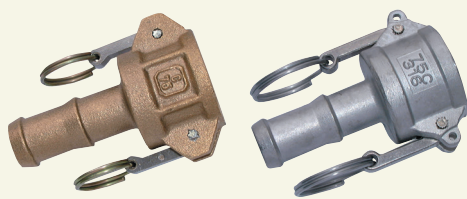

Cam & Groove Fittings

All items available in Brass, 316 Stainless, Aluminium or Polypropylene

Female Thread Plug, BSP Parallel

	PPass	Stainless	Aluminium	Polypropylene
Thread	Part No	Part No	Part No	Part No
1/2"	A12-PP	A12-SS	A12-AU	A12-PP
3/4"	A34-BR	A34-SS	A34-AU	A34-PP
1"	A1-BR	A1-SS	A1-AU	A1-PP
1.1/4"	A114-BR	A114-SS	A114-AU	A114-PP
1.1/2"	A112-BR	A112-SS	A112-AU	A112-PP
2"	A2-BR	A2-SS	A2-AU	A2-PP
2.1/2"	A212-BR	A212-SS	A212-AU	A212-PP
3"	A3-BR	A3-SS	A3-AU	A3-PP
4"	A4-BR	A4-SS	A4-AU	A4-PP
6"	A6-BR		A6-AU	A6-PP

Male Thread Lever Coupling BSP Parallel

	Brass	Stainless	Aluminium	Polypropylene
Thread	Part No	Part No	Part No	Part No
1/2"	B12-BR	B12-SS	B12-AU	B12-PP
3/4"	B34-BR	B34-SS	B34-AU	B34-PP
1"	B1-BR	B1-SS	B1-AU	B1-PP
1.1/4"	B114-BR	B114-SS	B114-AU	B114-PP
1.1/2"	B112-BR	B112-SS	B112-AU	B112-PP
2"	B2-BR	B2-SS	B2-AU	B2-PP
2.1/2"	B212-BR	B212-SS	B212-AU	B212-PP
3"	B3-BR	B3-SS	B3-AU	B3-PP
4"	B4-BR	B4-SS	B4-AU	B4-PP
6"	B6-BR		B6-AU	B6-PP

Hose Tail Lever Coupling

	Brass	Stainless	Aluminium	Polypropylene
Thread	Part No	Part No	Part No	Part No
1/2"	C12-BR	C12-SS	C12-AU	C12-PP
3/4"	C34-BR	C34-SS	C34-AU	C34-PP
1"	C1-BR	C1-SS	C1-AU	C1-PP
1.1/4"	C114-BR	C114-SS	C114-AU	C114-PP
1.1/2"	C112-BR	C112-SS	C112-AU	C112-PP
2"	C2-BR	C2-SS	C2-AU	C2-PP
2.1/2"	C212-BR	C212-SS	C212-AU	C212-PP
3"	C3-BR	C3-SS	C3-AU	C3-PP
4"	C4-BR	C4-SS	C4-AU	C4-PP
6"	C6-BR		C6-AU	C6-PP

Female Lever Coupling, BSP Parallel

	Brass	Stainless	Aluminium	Polypropylene
Thread	Part No	Part No	Part No	Part No
1/2"	D12-BR	D12-SS	D12-AU	D12-PP
3/4"	D34-BR	D34-SS	D34-AU	D34-PP
1"	D1-BR	D1-SS	D1-AU	D1-PP
1.1/4"	D114-BR	D114-SS	D114-AU	D114-PP
1.1/2"	D112-BR	D112-SS	D112-AU	D112-PP
2"	D2-BR	D2-SS	D2-AU	D2-PP
2.1/2"	D212-BR	D212-SS	D212-AU	D212-PP
3"	D3-BR	D3-SS	D3-AU	D3-PP
4"	D4-BR	D4-SS	D4-AU	D4-PP
6"	D6-BR		D6-AU	D6-PP