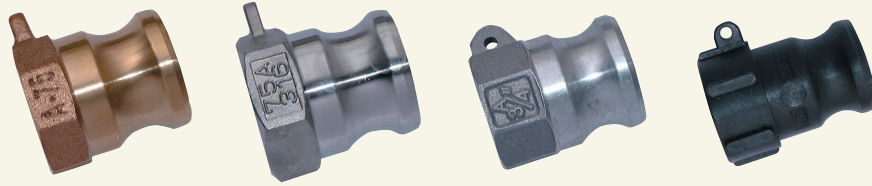

Cam & Groove Fittings

All items available in Brass, 316 Stainless, Aluminium or Polypropylene

Female Thread Plug, BSP Parallel

	PPass	Stainless	Aluminium	Polypropylene
Thread	Part No	Part No	Part No	Part No
1/2"	A12-PP	A12-SS	A12-AU	A12-PP
3/4"	A34-BR	A34-SS	A34-AU	A34-PP
1"	A1-BR	A1-SS	A1-AU	A1-PP
1.1/4"	A114-BR	A114-SS	A114-AU	A114-PP
1.1/2"	A112-BR	A112-SS	A112-AU	A112-PP
2"	A2-BR	A2-SS	A2-AU	A2-PP
2.1/2"	A212-BR	A212-SS	A212-AU	A212-PP
3"	A3-BR	A3-SS	A3-AU	A3-PP
4"	A4-BR	A4-SS	A4-AU	A4-PP
6"	A6-BR		A6-AU	A6-PP

Male Thread Lever Coupling BSP Parallel

	Brass	Stainless	Aluminium	Polypropylene
Thread	Part No	Part No	Part No	Part No
1/2"	B12-BR	B12-SS	B12-AU	B12-PP
3/4"	B34-BR	B34-SS	B34-AU	B34-PP
1"	B1-BR	B1-SS	B1-AU	B1-PP
1.1/4"	B114-BR	B114-SS	B114-AU	B114-PP
1.1/2"	B112-BR	B112-SS	B112-AU	B112-PP
2"	B2-BR	B2-SS	B2-AU	B2-PP
2.1/2"	B212-BR	B212-SS	B212-AU	B212-PP
3"	B3-BR	B3-SS	B3-AU	B3-PP
4"	B4-BR	B4-SS	B4-AU	B4-PP
6"	B6-BR		B6-AU	B6-PP

Hose Tail Lever Coupling

	Brass	Stainless	Aluminium	Polypropylene
Thread	Part No	Part No	Part No	Part No
1/2"	C12-BR	C12-SS	C12-AU	C12-PP
3/4"	C34-BR	C34-SS	C34-AU	C34-PP
1"	C1-BR	C1-SS	C1-AU	C1-PP
1.1/4"	C114-BR	C114-SS	C114-AU	C114-PP
1.1/2"	C112-BR	C112-SS	C112-AU	C112-PP
2"	C2-BR	C2-SS	C2-AU	C2-PP
2.1/2"	C212-BR	C212-SS	C212-AU	C212-PP
3"	C3-BR	C3-SS	C3-AU	C3-PP
4"	C4-BR	C4-SS	C4-AU	C4-PP
6"	C6-BR		C6-AU	C6-PP

Female Lever Coupling, BSP Parallel

	Brass	Stainless	Aluminium	Polypropylene
Thread	Part No	Part No	Part No	Part No
1/2"	D12-BR	D12-SS	D12-AU	D12-PP
3/4"	D34-BR	D34-SS	D34-AU	D34-PP
1"	D1-BR	D1-SS	D1-AU	D1-PP
1.1/4"	D114-BR	D114-SS	D114-AU	D114-PP
1.1/2"	D112-BR	D112-SS	D112-AU	D112-PP
2"	D2-BR	D2-SS	D2-AU	D2-PP
2.1/2"	D212-BR	D212-SS	D212-AU	D212-PP
3"	D3-BR	D3-SS	D3-AU	D3-PP
4"	D4-BR	D4-SS	D4-AU	D4-PP
6"	D6-BR		D6-AU	D6-PP