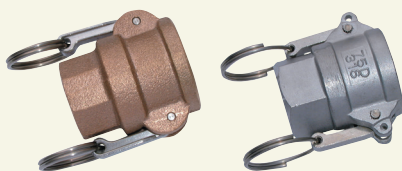

Cam & Groove Fittings

All items available in Brass, 316 Stainless, Aluminium or Polypropylene

Female Thread Plug, BSP Parallel

	PPass	Stainless	Aluminium	Polypropylene
Thread	Part No	Part No	Part No	Part No
1/2"	A12-PP	A12-SS	A12-AU	A12-PP
3/4"	A34-BR	A34-SS	A34-AU	A34-PP
1"	A1-BR	A1-SS	A1-AU	A1-PP
1.1/4"	A114-BR	A114-SS	A114-AU	A114-PP
1.1/2"	A112-BR	A112-SS	A112-AU	A112-PP
2"	A2-BR	A2-SS	A2-AU	A2-PP
2.1/2"	A212-BR	A212-SS	A212-AU	A212-PP
3"	A3-BR	A3-SS	A3-AU	A3-PP
4"	A4-BR	A4-SS	A4-AU	A4-PP
6"	A6-BR		A6-AU	A6-PP

Male Thread Lever Coupling BSP Parallel

	Brass	Stainless	Aluminium	Polypropylene
Thread	Part No	Part No	Part No	Part No
1/2"	B12-BR	B12-SS	B12-AU	B12-PP
3/4"	B34-BR	B34-SS	B34-AU	B34-PP
1"	B1-BR	B1-SS	B1-AU	B1-PP
1.1/4"	B114-BR	B114-SS	B114-AU	B114-PP
1.1/2"	B112-BR	B112-SS	B112-AU	B112-PP
2"	B2-BR	B2-SS	B2-AU	B2-PP
2.1/2"	B212-BR	B212-SS	B212-AU	B212-PP
3"	B3-BR	B3-SS	B3-AU	B3-PP
4"	B4-BR	B4-SS	B4-AU	B4-PP
6"	B6-BR		B6-AU	B6-PP

Hose Tail Lever Coupling

	Brass	Stainless	Aluminium	Polypropylene
Thread	Part No	Part No	Part No	Part No
1/2"	C12-BR	C12-SS	C12-AU	C12-PP
3/4"	C34-BR	C34-SS	C34-AU	C34-PP
1"	C1-BR	C1-SS	C1-AU	C1-PP
1.1/4"	C114-BR	C114-SS	C114-AU	C114-PP
1.1/2"	C112-BR	C112-SS	C112-AU	C112-PP
2"	C2-BR	C2-SS	C2-AU	C2-PP
2.1/2"	C212-BR	C212-SS	C212-AU	C212-PP
3"	C3-BR	C3-SS	C3-AU	C3-PP
4"	C4-BR	C4-SS	C4-AU	C4-PP
6"	C6-BR		C6-AU	C6-PP

Female Lever Coupling, BSP Parallel

	Brass	Stainless	Aluminium	Polypropylene
Thread	Part No	Part No	Part No	Part No
1/2"	D12-BR	D12-SS	D12-AU	D12-PP
3/4"	D34-BR	D34-SS	D34-AU	D34-PP
1"	D1-BR	D1-SS	D1-AU	D1-PP
1.1/4"	D114-BR	D114-SS	D114-AU	D114-PP
1.1/2"	D112-BR	D112-SS	D112-AU	D112-PP
2"	D2-BR	D2-SS	D2-AU	D2-PP
2.1/2"	D212-BR	D212-SS	D212-AU	D212-PP
3"	D3-BR	D3-SS	D3-AU	D3-PP
4"	D4-BR	D4-SS	D4-AU	D4-PP
6"	D6-BR		D6-AU	D6-PP