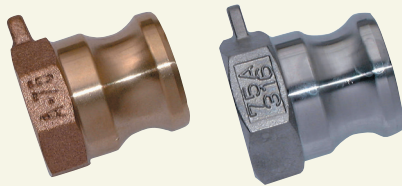

Cam & Groove Fittings

All items available in Brass, 316 Stainless, Aluminium or Polypropylene

Female Thread Plug, BSP Parallel

	PPass	Stainless	Aluminium	Polypropylene
Thread	Part No	Part No	Part No	Part No
1/2"	A12-PP	A12-SS	A12-AU	A12-PP
3/4"	A34-BR	A34-SS	A34-AU	A34-PP
1"	A1-BR	A1-SS	A1-AU	A1-PP
1.1/4"	A114-BR	A114-SS	A114-AU	A114-PP
1.1/2"	A112-BR	A112-SS	A112-AU	A112-PP
2"	A2-BR	A2-SS	A2-AU	A2-PP
2.1/2"	A212-BR	A212-SS	A212-AU	A212-PP
3"	A3-BR	A3-SS	A3-AU	A3-PP
4"	A4-BR	A4-SS	A4-AU	A4-PP
6"	A6-BR		A6-AU	A6-PP

Male Thread Lever Coupling BSP Parallel

	Brass	Stainless	Aluminium	Polypropylene
Thread	Part No	Part No	Part No	Part No
1/2"	B12-BR	B12-SS	B12-AU	B12-PP
3/4"	B34-BR	B34-SS	B34-AU	B34-PP
1"	B1-BR	B1-SS	B1-AU	B1-PP
1.1/4"	B114-BR	B114-SS	B114-AU	B114-PP
1.1/2"	B112-BR	B112-SS	B112-AU	B112-PP
2"	B2-BR	B2-SS	B2-AU	B2-PP
2.1/2"	B212-BR	B212-SS	B212-AU	B212-PP
3"	B3-BR	B3-SS	B3-AU	B3-PP
4"	B4-BR	B4-SS	B4-AU	B4-PP
6"	B6-BR		B6-AU	B6-PP

Hose Tail Lever Coupling

	Brass	Stainless	Aluminium	Polypropylene
Thread	Part No	Part No	Part No	Part No
1/2"	C12-BR	C12-SS	C12-AU	C12-PP
3/4"	C34-BR	C34-SS	C34-AU	C34-PP
1"	C1-BR	C1-SS	C1-AU	C1-PP
1.1/4"	C114-BR	C114-SS	C114-AU	C114-PP
1.1/2"	C112-BR	C112-SS	C112-AU	C112-PP
2"	C2-BR	C2-SS	C2-AU	C2-PP
2.1/2"	C212-BR	C212-SS	C212-AU	C212-PP
3"	C3-BR	C3-SS	C3-AU	C3-PP
4"	C4-BR	C4-SS	C4-AU	C4-PP
6"	C6-BR		C6-AU	C6-PP

Female Lever Coupling, BSP Parallel

	Brass	Stainless	Aluminium	Polypropylene
Thread	Part No	Part No	Part No	Part No
1/2"	D12-BR	D12-SS	D12-AU	D12-PP
3/4"	D34-BR	D34-SS	D34-AU	D34-PP
1"	D1-BR	D1-SS	D1-AU	D1-PP
1.1/4"	D114-BR	D114-SS	D114-AU	D114-PP
1.1/2"	D112-BR	D112-SS	D112-AU	D112-PP
2"	D2-BR	D2-SS	D2-AU	D2-PP
2.1/2"	D212-BR	D212-SS	D212-AU	D212-PP
3"	D3-BR	D3-SS	D3-AU	D3-PP
4"	D4-BR	D4-SS	D4-AU	D4-PP
6"	D6-BR		D6-AU	D6-PP