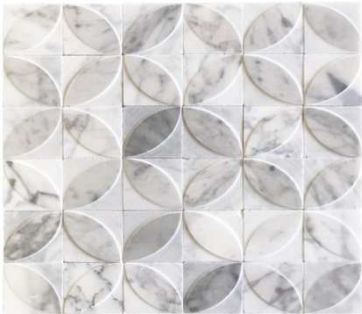

VOGUE

Vogue Light (VOG10)

Vogue Dark (VOG14)

Type	Mosaic
Material	Stone
Size (Nominal)	12"x12"
Chip Size (Nominal)	2"x2"
Thickness	1/4"
County of Origin	China
Finish	Polished/Matte
Shade Variation	V2

Applications	Floors	Walls	Wet Area	Pools	Outdoor
		●	●		

Sqft per Piece	1
Weight per Piece	2.5 lbs

Notes

Mosaics sold per sheet

Mosaic must be sealed, sealing may alter natural color