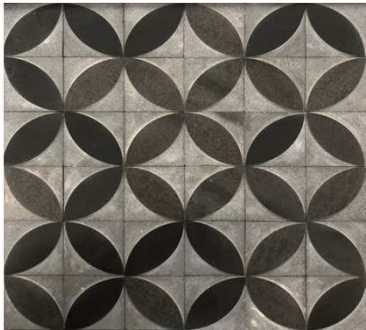

VOGUE

Vogue Light (VOG10)

Vogue Dark (VOG14)

Type	Mosaic
Material	Stone
Size (Nominal)	12"x12"
Chip Size (Nominal)	2"x2"
Thickness	1/4"
County of Origin	China
Finish	Polished/Matte
Shade Variation	V2

Applications	Floors	Walls	Wet Area	Pools	Outdoor
		●	●		

Sqft per Piece	1
Weight per Piece	2.5 lbs

Notes

Mosaics sold per sheet

Mosaic must be sealed, sealing may alter natural color