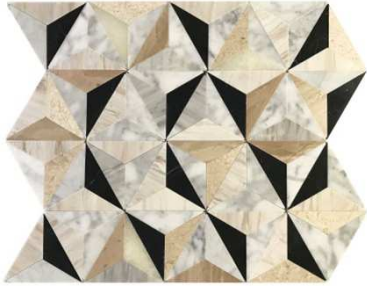

Made in China

Beige

Gray

**SPECIFICATIONS**

| Color | Item  | Chip Size | Sheet Size | Thickness | Finish   |
|-------|-------|-----------|------------|-----------|----------|
| Beige | TBC03 | 1" x 4"   | 14" x 16"  | 5/16"     | Polished |
| Gray  | TBC10 |           |            |           |          |