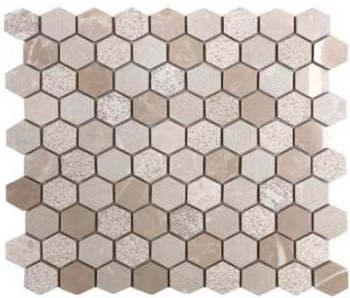

STONE HEX

Stone Hex White (HXS10)

Stone Hex Beige (HXS12)

Stone Hex Black (HXS14)

Type	Mosaic
Material	Stone
Size (Nominal)	12"x12"
Chip Size (Nominal)	1"x1"
Thickness	3/8"
County of Origin	China
Finish	Matte, Glossy & Rustic
Shade Variation	V3

Applications	Floors	Walls	Wet Area	Pools	Outdoor
		●	●		

Sqft per Piece	1
Weight per Piece	2.5 lbs

Notes

Mosaics sold per sheet

Mosaic must be sealed if used in a wet area