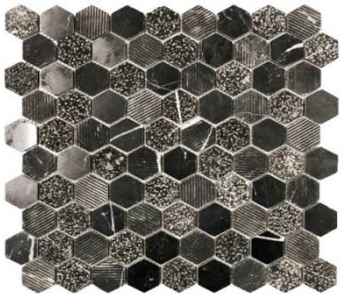

STONE HEX

Stone Hex White (HXS10)

Stone Hex Beige (HXS12)

Stone Hex Black (HXS14)

Type	Mosaic
Material	Stone
Size (Nominal)	12"x12"
Chip Size (Nominal)	1"x1"
Thickness	3/8"
County of Origin	China
Finish	Matte, Glossy & Rustic
Shade Variation	V3

Applications	Floors	Walls	Wet Area	Pools	Outdoor
		●	●		

Sqft per Piece	1
Weight per Piece	2.5 lbs

Notes

Mosaics sold per sheet

Mosaic must be sealed if used in a wet area