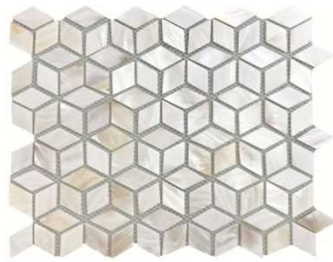

SHELL

Shell Square (SM01)

Shell Circle (SM11)

Shell Rhombus (SM21)

Shell Scales (SM31)

Type	Mosaic
Material	Oyster Shell
Size (Nominal)	12"x12"
Chip Size (Nominal)	1"x1", Mixed
Thickness	5/16"
County of Origin	China
Finish	Natural
Shade Variation	V2

Applications	Floors	Walls	Wet Area	Pools	Outdoor
		●			

Sqft per Piece	1
Weight per Piece	2 lbs

Notes	Cannot be used in direct sunlight Mosaics sold per sheet
-------	---