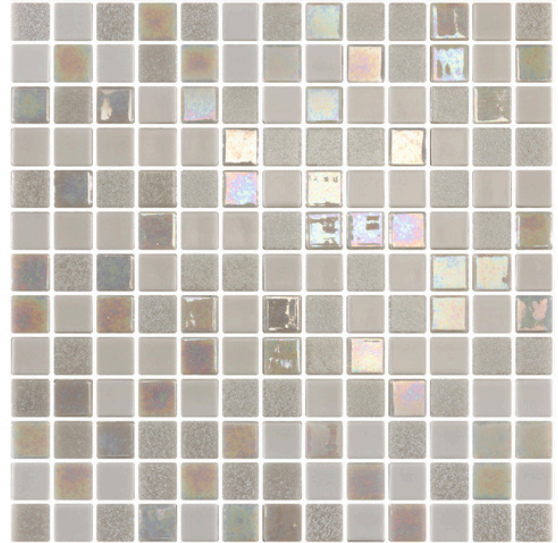

# RUNWAY

Ottimo  
ceramiche

Introducing the RUNWAY crafted in Spain—a  
mesmerizing mosaic of elegance.

With its iridescent effect, it dances with variations of brightness and color,  
transforming with every shift of light. Perfect for pools, backsplashes, walls, and any  
feature seeking a touch of shimmering elegance.

RWY010  
Runway Paris White

RWY011  
Runway Milan Grey

Made in Spain

**SPECIFICATIONS**

Color	Item	Chip Size	Sheet Size	Thickness	Finish
White	RWY010	7/8" x 7/8"	13 1/4"x 13 1/4"	1/8"	Glossy/Matte
Grey	RWY011				