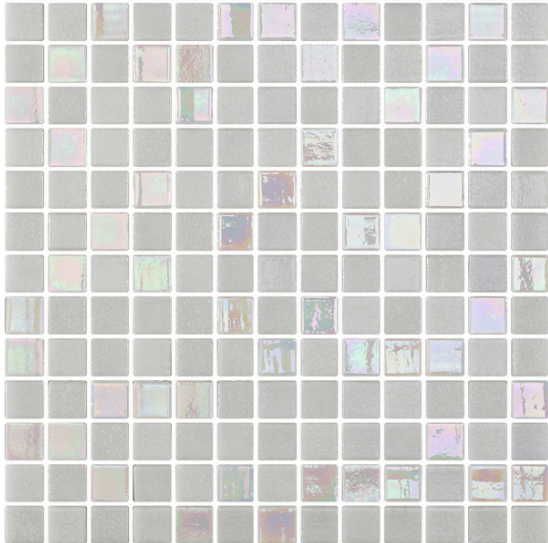

# RUNWAY

Ottimo  
ceramiche

Introducing the RUNWAY crafted in Spain—a  
mesmerizing mosaic of elegance.

With its iridescent effect, it dances with variations of brightness and color,  
transforming with every shift of light. Perfect for pools, backsplashes, walls, and any  
feature seeking a touch of shimmering elegance.

RWY010  
Runway Paris White

RWY011  
Runway Milan Grey

Made in Spain

**SPECIFICATIONS**

Color	Item	Chip Size	Sheet Size	Thickness	Finish
White	RWY010	7/8" x 7/8"	13 1/4"x 13 1/4"	1/8"	Glossy/Matte
Grey	RWY011				