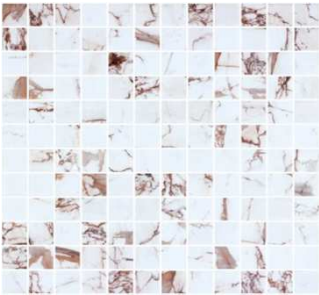

MARMOREAL

Gold Calacatta Square (MOS154)

Grey Calacatta Square (MOS550)

Gold Calacatta Hex (MOH154)

Grey Calacatta Hex (MOH550)

Type: Mosaic
 Material: Recycled Glass
 Size (Nominal): 12"x12"
 Chip Size (Nominal): 1"x1"
 Thickness: 1/8"
 County of Origin: Spain
 Finish: Matte
 Shade Variation: V2

Applications	Floors	Walls	Wet Area	Pools	Outdoor
		●	●	●	●

Sqft per Piece: 1
 Weight per Piece: 2 lbs

Notes: Mosaics sold per sheet