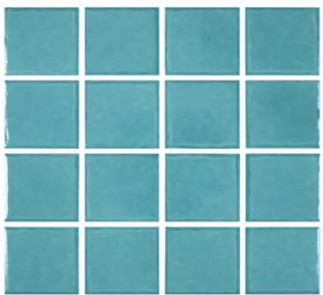

## MARINA

Marina White (25882E)

Marina Aqua (25880E)

Marina Light Blue (25876E)

Marina Dark Blue (25878E)

Type Mosaic  
 Material Ceramic  
 Size (Nominal) 12"x12"  
 Chip Size 2 3/4"x2 3/4"  
 Thickness 1/4"  
 County of Origin Brazil  
 Finish Glossy  
 Shade Variation V1