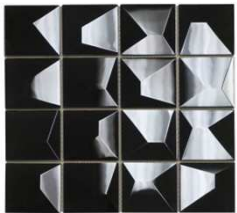

DIMENSION SQUARE

Dimension White (PDM01)

Dimension Grey (PDM11)

Dimension Champagne (PDM10)

Dimension Blue (PDM12)

Dimension Black (PDM51)

Type	Mosaic
Material	Glass
Size (Nominal)	12"x12"
Chip Size (Nominal)	3"x3"
Thickness	3/16"
Country of Origin	China
Finish	Glossy (Iridescent)
Shade Variation	V1

Applications	Floors	Walls	Wet Area	Pools	Outdoor
		●			

Sqft per Piece	1
Weight per Piece	2.5 lbs
Notes	Mosaics sold per sheet