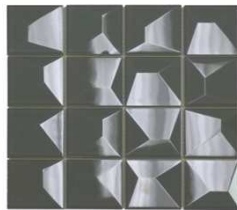

DIMENSION SQUARE

Dimension White (PDM01)

Dimension Grey (PDM11)

Dimension Champagne (PDM10)

Dimension Blue (PDM12)

Dimension Black (PDM51)

Type	Mosaic
Material	Glass
Size (Nominal)	12"x12"
Chip Size (Nominal)	3"x3"
Thickness	3/16"
Country of Origin	China
Finish	Glossy (Iridescent)
Shade Variation	V1

Applications	Floors	Walls	Wet Area	Pools	Outdoor
		●			

Sqft per Piece	1
Weight per Piece	2.5 lbs
Notes	Mosaics sold per sheet