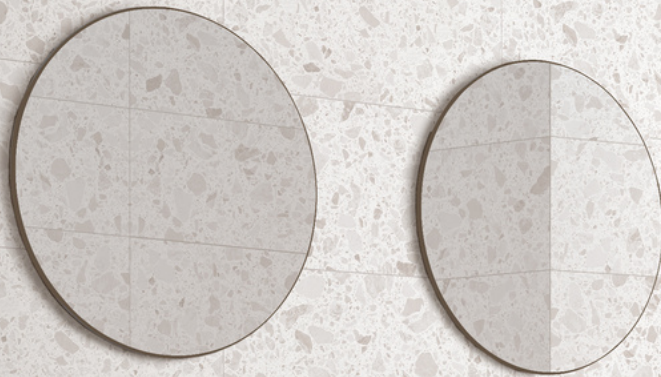

CREZZO

Ottimo

Crafted in a sophisticated matte porcelain finish and boasting a sleek size, CREZZO embodies a modern terrazzo look.

The CREZZO has a white undertone accented by subtle hints of ivory, gray, and taupe. It's matte finish exudes authenticity, replicating the natural irregularity of stone aggregate through advanced printing technology. With its meticulously curated palette, discover the best shade to elevate your space to new heights of style and sophistication.

Crezzo White

Ottimo

CRZoro - Crezzo White

Made in India

SPECIFICATIONS

Color	Item	Exact Size	Thickness	Finish	Edge
White	CRZ010-2	11 3/4" x 23 5/8"	5/8"	Matte	Rectified

APPLICATIONS

	Floors	Walls	Backsplash	Pools/Spas
Residential	•	•	•	•
Commercial	•	•	•	•