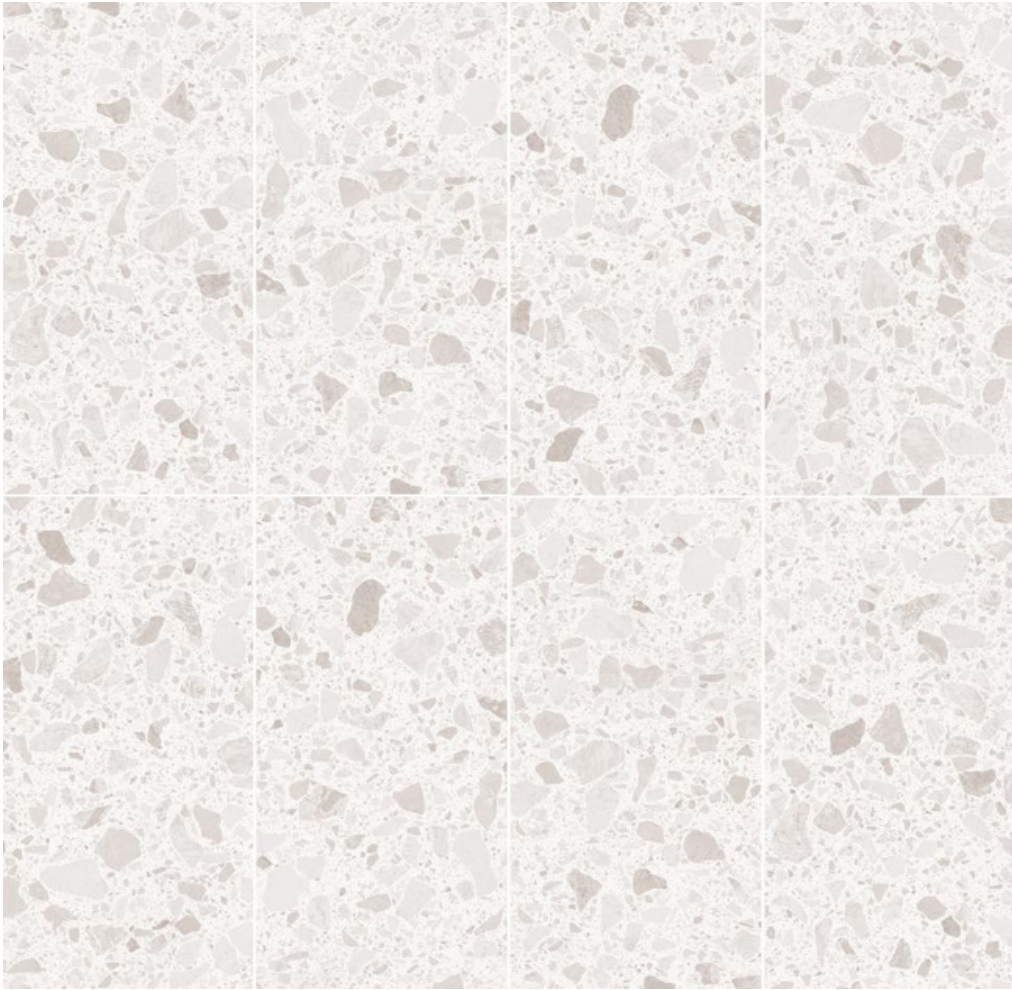

CREZZO

Ottimo

Crafted in a sophisticated matte porcelain finish and boasting a sleek size, CREZZO embodies a modern terrazzo look.

The CREZZO has a white undertone accented by subtle hints of ivory, gray, and taupe. It's matte finish exudes authenticity, replicating the natural irregularity of stone aggregate through advanced printing technology. With its meticulously curated palette, discover the best shade to elevate your space to new heights of style and sophistication.

Crezzo White

Ottimo

CRZoro - Crezzo White

Made in India

SPECIFICATIONS

Color	Item	Exact Size	Thickness	Finish	Edge
White	CRZ010-2	11 3/4" x 23 5/8"	5/8"	Matte	Rectified

APPLICATIONS

	Floors	Walls	Backsplash	Pools/Spas
Residential	•	•	•	•
Commercial	•	•	•	•