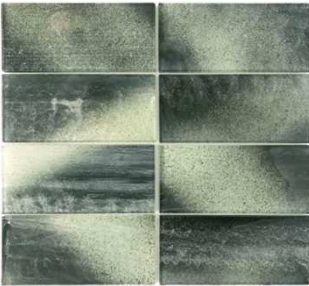

CLOUD

Cloud White/Silver (CD010)

Cloud Gold Rust (CD013)

Cloud Midnight Blue (CD056)

Type	Mosaic
Material	Glass
Size (Nominal)	12"x12"
Chip Size (Nominal)	3"x6"
Thickness	5/16"
Country of Origin	China
Finish	Glossy
Shade Variation	V2

Applications	Floors	Walls	Wet Area	Pools	Outdoor
		●	●		

Sqft per Piece	1
Weight per Piece	2.5 lbs

Notes: Mosaics sold per sheet