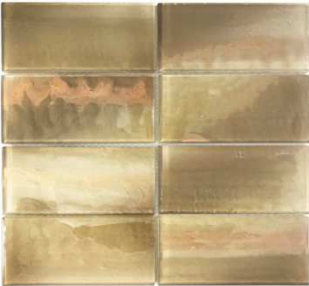

CLOUD

Cloud White/Silver (CD010)

Cloud Gold Rust (CD013)

Cloud Midnight Blue (CD056)

Type	Mosaic
Material	Glass
Size (Nominal)	12"x12"
Chip Size (Nominal)	3"x6"
Thickness	5/16"
Country of Origin	China
Finish	Glossy
Shade Variation	V2

Applications	Floors	Walls	Wet Area	Pools	Outdoor
		●	●		

Sqft per Piece	1
Weight per Piece	2.5 lbs

Notes: Mosaics sold per sheet