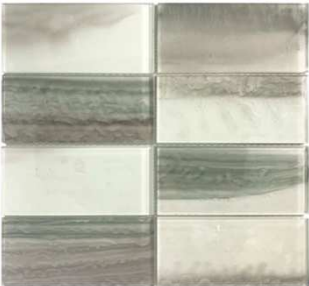

CLOUD

Cloud White/Silver (CD010)

Cloud Gold Rust (CD013)

Cloud Midnight Blue (CD056)

Type	Mosaic
Material	Glass
Size (Nominal)	12"x12"
Chip Size (Nominal)	3"x6"
Thickness	5/16"
Country of Origin	China
Finish	Glossy
Shade Variation	V2

Applications	Floors	Walls	Wet Area	Pools	Outdoor
		●	●		

Sqft per Piece	1
Weight per Piece	2.5 lbs

Notes: Mosaics sold per sheet