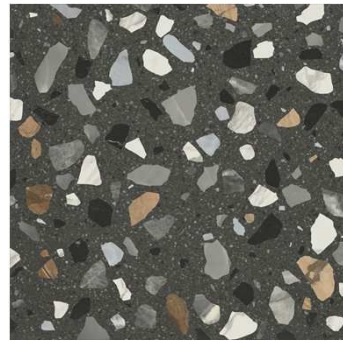

White

Beige

Graphite

SPECIFICATIONS

Color	Item	Exact Size	Thickness	Finish	Edge
White	CPE010-1				
Beige	CPE012-1	23.6"x23.6"	5/16"	Matte	Rectified
Graphite	CPE014-1				

APPLICATIONS

	Floors	Walls	Backsplash	Pools/Spas
Residential	•	•	•	•
Commercial	•	•	•	•