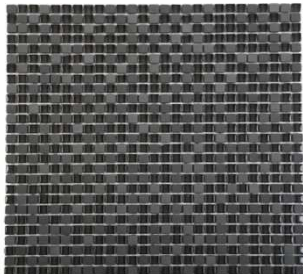

APEX

Apex Ivory (WT001)

Apex Taupe Grey (WT003)

Apex Dark Grey (WT005)

Type	Mosaic
Material	Recycled Glass
Size (Nominal)	12"x12"
Chip Size	3/8 x 3/8
Thickness	Mixed
County of Origin	China
Finish	Matte & Glossy
Shade Variation	V1

Applications	Floors	Walls	Wet Area	Pools	Outdoor
		●	●	●	

Sqft per Piece	1
Weight per Piece	2.5 lbs
Notes	Mosaics sold per sheet