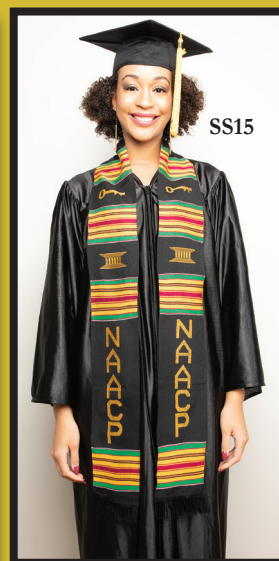

Choose Professional & Social Organization Kente Stoles from a variety of patterns, colors and styles. We can produce custom stoles for your group or organization!!! In addition, we can provide custom stoles in the style, colors and lettering of your choice. Each stole is uniquely handcrafted by skilled West African artisans.

Adult Size: 4.5" wide X 72" long