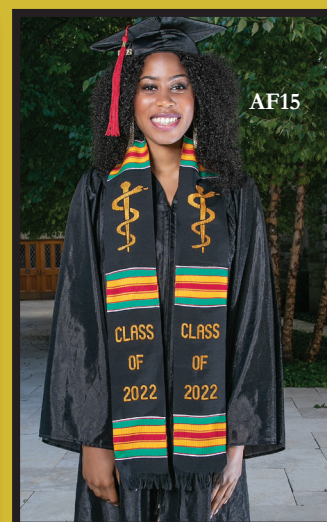

"Rod of Asclepius"

Visit us online at midwestglobalgroup.com to view our wider selection of stoles, including our Clergy, Choir and Usher Stoles!

1-800-64-KENTE