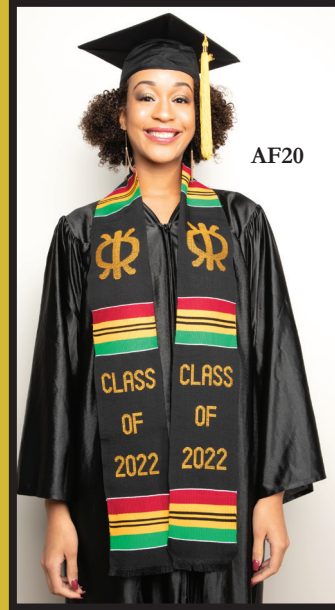

"Hardiness, toughness and
perseverance"