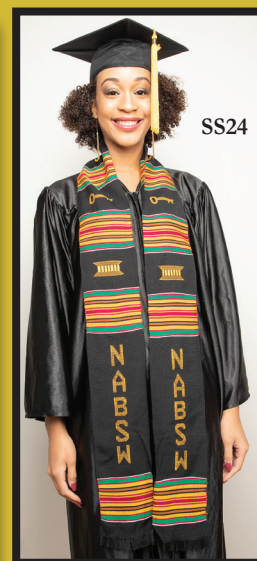

Choose Professional & Social Organization Kente Stoles from a variety of patterns, colors and styles. We can produce custom stoles for your group or organization!!! In addition, we can provide custom stoles in the style, colors and lettering of your choice. Each stole is uniquely handcrafted by skilled West African artisans.

Adult Size: 4.5" wide X 72" long