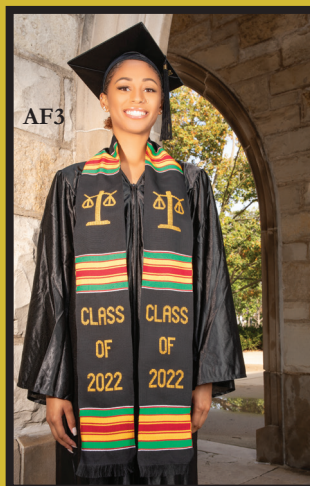

Handcrafted Kente Graduation Stoles

The perfect graduation statement. Each stole is handmade in Ghana, West Africa of 100% rayon fabric.

Size: 4.5" wide X 72" long

Standard Adult Stole Prices:

- 1-10 Stoles-$23.95 each
- 11-30 Stoles-$22.95 each
- 31-40 Stoles-$20.95 each
- 41 Stoles & Above-$19.95 each

FREE SHIPPING
When you order 55 or more stoles. Styles may be mixed and matched.

Add $5.00 Per Stole for Custom Stoles (*)

GROUP SPECIAL: Order 41 or more stoles and receive **FREE** customizing.

Personalization is available in your choice of letters, symbols and colors. (Allow 5-6 weeks for custom orders). (Minimum order of 8 stoles for *custom* orders).

"Scales of Justice"