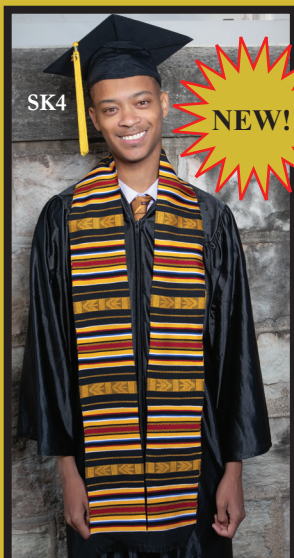

Basic Kente Stoles

The perfect statement. Each stole is handmade in Ghana, West Africa of 100% rayon fabric. Most are adorned with African Adinkra symbols throughout. Stoles can be customized in your choice of colors and symbols.

Adult Size: 4.5" wide X 72" long

Adult Stole Prices (*):
1-10 Stoles-$23.95 each
11-30 Stoles-$22.95 each
31-40 Stoles-$20.95 each
41 Stoles & Above-$19.95 each

See Page 3
For Symbol
Meanings

NEW!!!