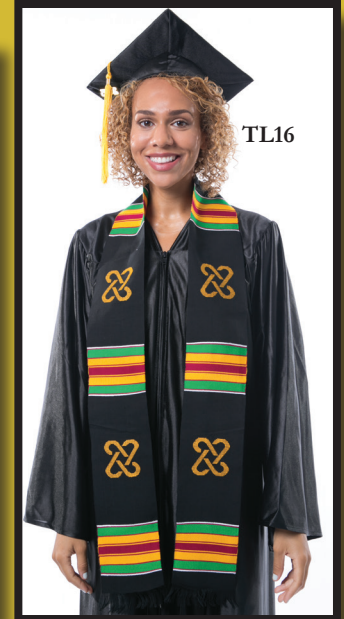

Adult Size: 4.5" wide X 72" long

"Royalty"

"Positive Reversion and Revival"

"Knowledge, Lifelong Education and Continued Quest for Knowledge"

"Unity"

"Democracy and Unity in Diversity"

"Perseverance"

Adult Stole Prices (*):
 1-10 Stoles-\$23.95 each
 11-30 Stoles-\$22.95 each
 31-40 Stoles-\$20.95 each
 41 Stoles & Above-\$19.95 each