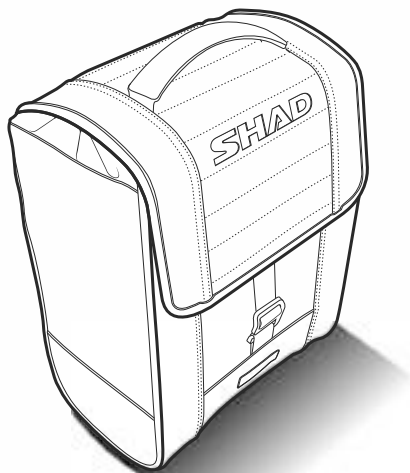

SR

SHAD

ENGINEERED FOR RIDING

Genuine
SINCE 1973

REF X0SR38 Saddle Bag SR38

REVERSABLE
LEFT / RIGHT

Waterproof IP X5

Capacity 10L