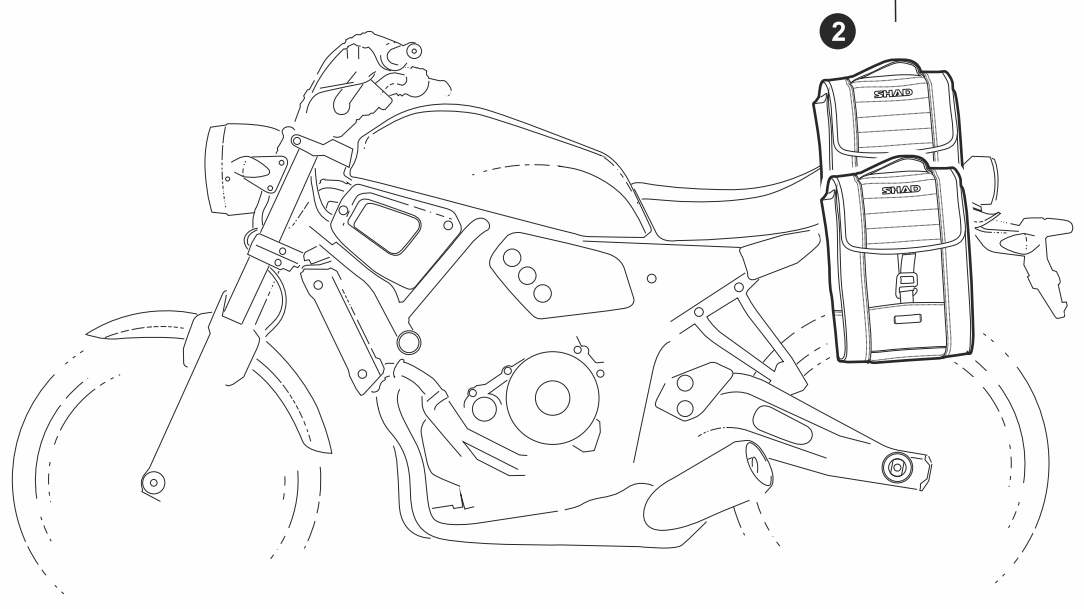

ONE KEY

One Key for 2 Bags