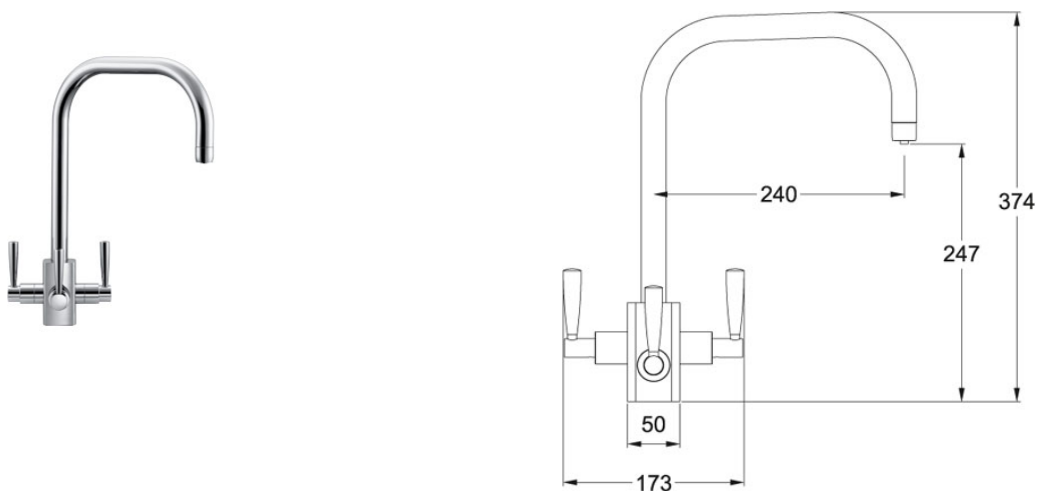

Kubus Swivel Spout Chrome | 120.0180.354

FAMILY : FilterFlow Taps | SERIE : Kubus | MODEL : Swivel Spout | FINISH : Chrome | INSTALLATION TYPE : Sink/Worktop

Franke FilterFlow taps deliver hot, cold and filtered water using an advanced ceramic cartridge. Combining the considered beauty of our most stylish designs and the technologically advanced ceramic water filtration system, Franke FilterFlow taps are the perfect addition to any modern kitchen, offering the convenience of a separate filtered water supply, providing drinking water that is clean, refreshing and free of impurities. Having filtered water at your fingertips means no more cumbersome, expensive bottled water.

TECHNICAL DATA

Version	Bi-Flow Spout
Handle Width	173.00 mm
Height Overall	374.00 mm
Height to End of Spout	247.00 mm
Spout reach	240.00 mm
Hot Flow Rate at 0.3 bar	2.9 litres/min
Suitable for low pressure system	No
Remarks	The minimum bar pressure for FilterFlow is 1 bar hot and 1 bar cold. Maximum pressure is 5 bar
Type	Quarter Turn Ceramic Disc

Kubus Swivel Spout Chrome | 120.0180.354

FAMILY : **FilterFlow Taps** | SERIE : **Kubus** | MODEL : **Swivel Spout** | FINISH : **Chrome** | INSTALLATION TYPE : **Sink/Worktop**

SUGGESTED PRODUCTS

115.0049.979