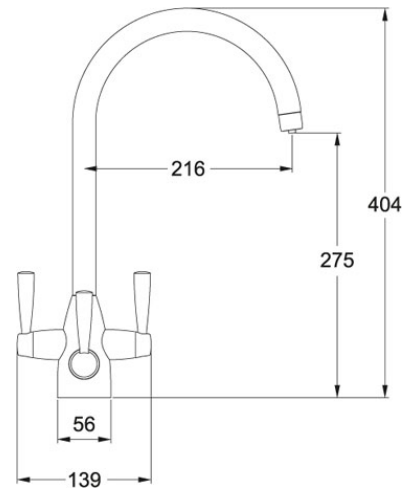

Doric Swivel Spout Chrome | 120.0180.356

FAMILY : FilterFlow Taps | SERIE : Doric | MODEL : Swivel Spout | FINISH : Chrome | INSTALLATION TYPE : Sink/Worktop

Franke FilterFlow taps deliver hot, cold and filtered water using an advanced ceramic cartridge. Combining the considered beauty of our most stylish designs and the technologically advanced ceramic water filtration system, Franke FilterFlow taps are the perfect addition to any modern kitchen, offering the convenience of a separate filtered water supply, providing drinking water that is clean, refreshing and free of impurities. Having filtered water at your fingertips means no more cumbersome, expensive bottled water.

TECHNICAL DATA

Version	Bi-Flow Spout
Handle Width	139.00 mm
Height Overall	404.00 mm
Height to End of Spout	275.00 mm
Spout reach	216.00 mm
Hot Flow Rate at 0.3 bar	3.9 litres/min
Suitable for low pressure system	No
Remarks	The minimum bar pressure for FilterFlow is 1 bar hot and 1 bar cold. Maximum pressure is 5 bar
Type	Quarter Turn Ceramic Disc