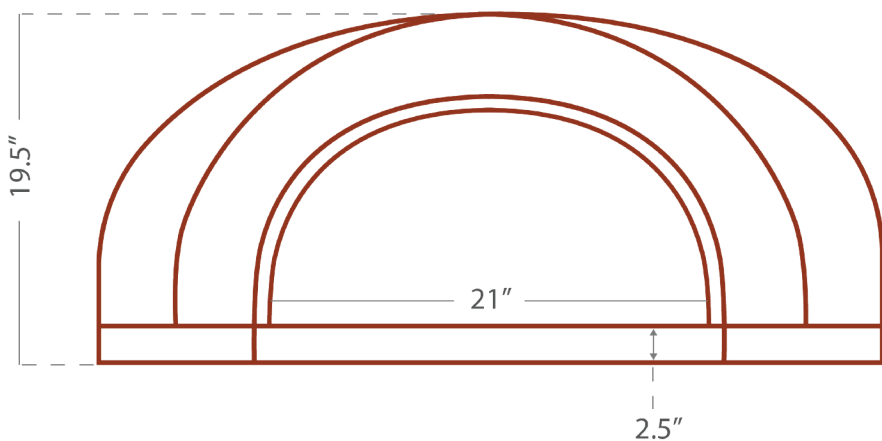

CBO-1000 DIY Kit Specifications

UPC 705604321246 | SKU CBO-O-KIT-1000

Details

- 7-Piece Oven (2-piece Dome, 3-piece Hearth, Arch, Removable Insulating Door)
- Install Kit (Anchor Plate, Insulating Board & Blanket, 14-Gauge Galvannealed Steel Plate, Mortar)
- Accessory Package (Brush, Infrared Thermometer Gun)
- Hearth Cooking Surface 53" x 39"

- Support weight minimum: 950 lbs
- Piece weight:
 - 2 Piece Dome 562 lbs
 - 3 piece Hearth 50 lbs
 - Arch 40 lbs

Bolt Dimensions:

- 4 Steel plate bolts (ss 1/4-20 x 1/2") 4
- Anchor plate bolts (ss 1/4-20 x 1/2") 4
- Arch bolts (ss 5/16-18 x 2 1/2")