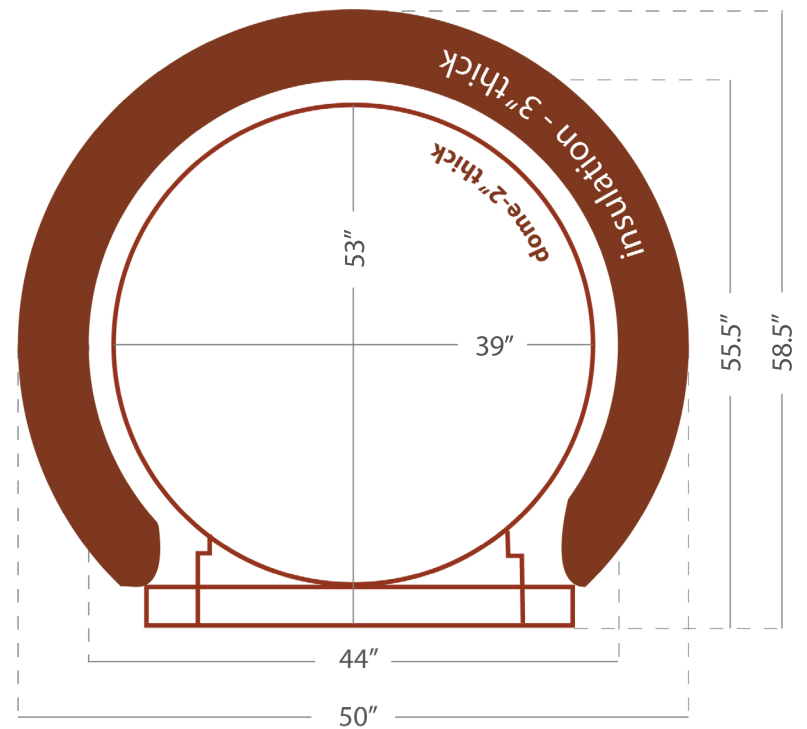

CBO-1000 DIY Kit Specifications

UPC 705604321246 | SKU CBO-O-KIT-1000

Details

- 7-Piece Oven (2-piece Dome, 3-piece Hearth, Arch, Removable Insulating Door)
- Install Kit (Anchor Plate, Insulating Board & Blanket, 14-Gauge Galvannealed Steel Plate, Mortar)
- Accessory Package (Brush, Infrared Thermometer Gun)
- Hearth Cooking Surface 53" x 39"

- Support weight minimum: 950 lbs
- Piece weight:
 - 2 Piece Dome 562 lbs
 - 3 piece Hearth 50 lbs
 - Arch 40 lbs

Bolt Dimensions:

- 4 Steel plate bolts (ss 1/4-20 x 1/2") 4
- Anchor plate bolts (ss 1/4-20 x 1/2") 4
- Arch bolts (ss 5/16-18 x 2 1/2")