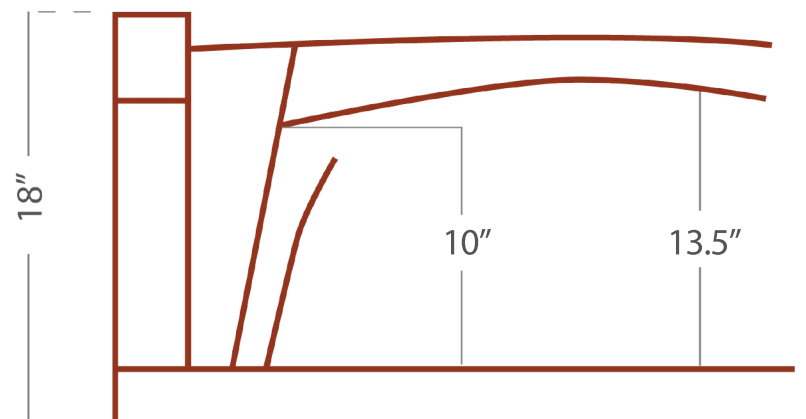

CBO-1000 DIY Kit Specifications

UPC 705604321246 | SKU CBO-O-KIT-1000

Details

- 7-Piece Oven (2-piece Dome, 3-piece Hearth, Arch, Removable Insulating Door)
- Install Kit (Anchor Plate, Insulating Board & Blanket, 14-Gauge Galvannealed Steel Plate, Mortar)
- Accessory Package (Brush, Infrared Thermometer Gun)
- Hearth Cooking Surface 53" x 39"

- Support weight minimum: 950 lbs
- Piece weight:
 - 2 Piece Dome 562 lbs
 - 3 piece Hearth 50 lbs
 - Arch 40 lbs

Bolt Dimensions:

- 4 Steel plate bolts (ss 1/4-20 x 1/2") 4
- Anchor plate bolts (ss 1/4-20 x 1/2") 4
- Arch bolts (ss 5/16-18 x 2 1/2")