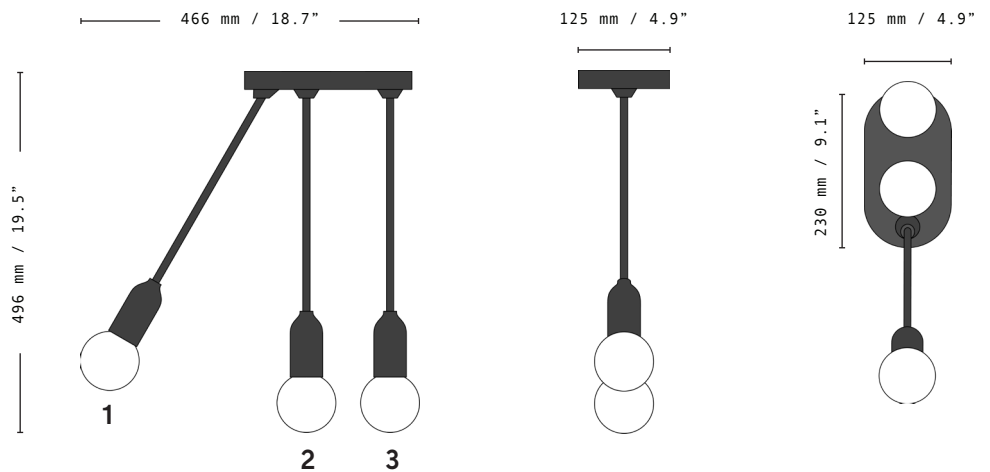

## LFT

Satellite Collection  
LED Ceiling Light

Description  
Ceiling Light

Specifications  
120V/ 60Hz

Manufactured in  
Montreal, Quebec, Canada

Year designed  
2019

Materials  
Steel, Brass, 3D printed biopolymer

### Dimensions