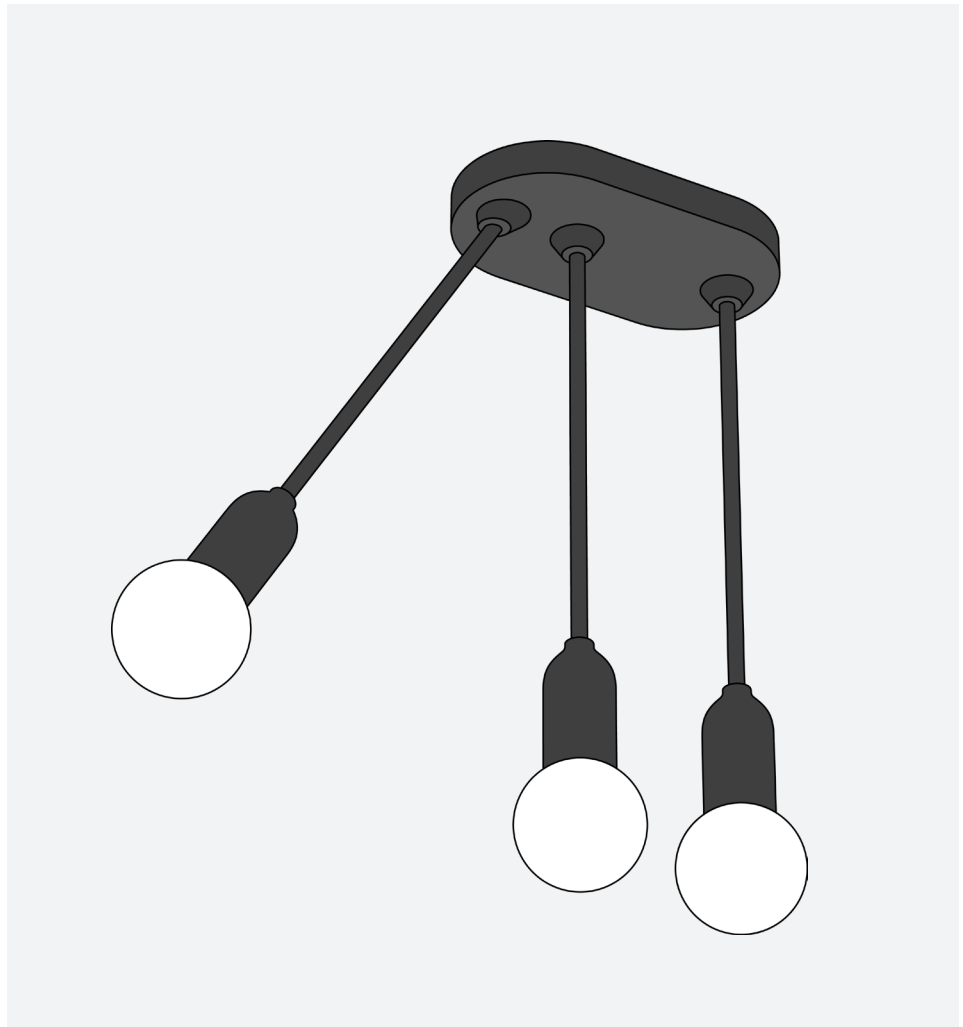

## LFT

Satellite Collection  
LED Ceiling Light

Description  
Ceiling Light

Specifications  
120V/ 60Hz

Manufactured in  
Montreal, Quebec, Canada

Year designed  
2019

Materials  
Steel, Brass, 3D printed biopolymer

### Dimensions