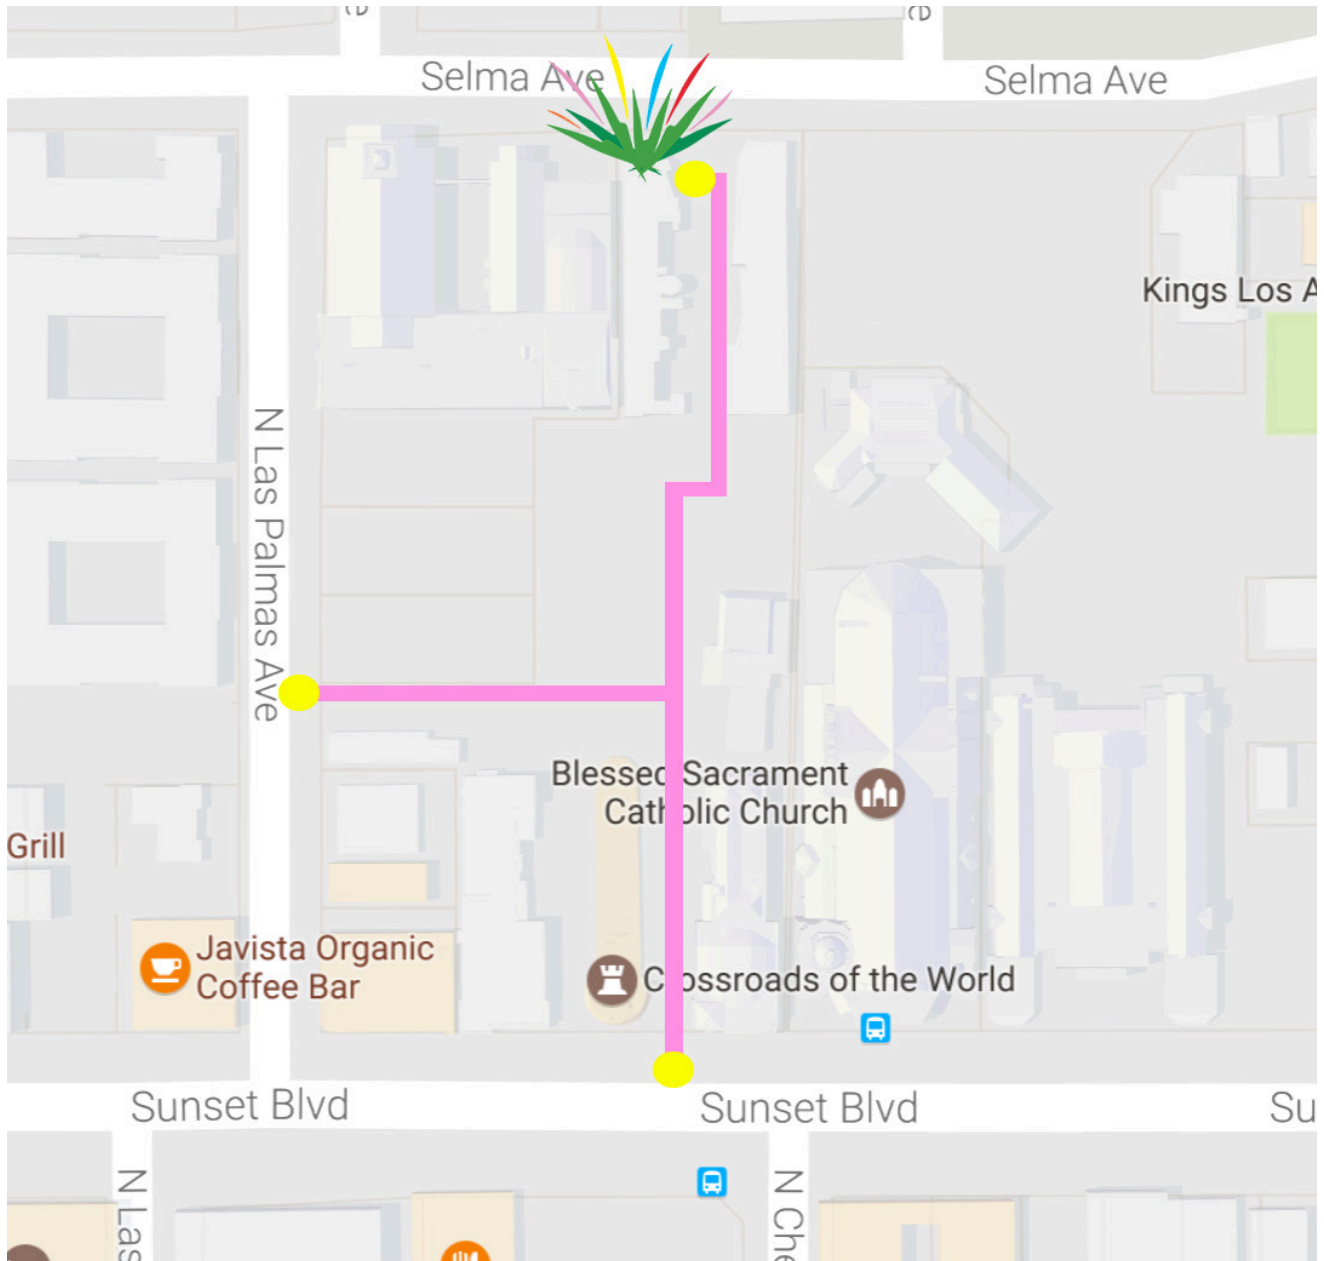

Happy Isles Salon | Crossroads of the World | Pedestrian Access

From Sunset Blvd: Enter Crossroads of the World on Sunset Blvd. Pass through the first section of cottages, and continue walking north through the central parking lot. Walk to the back left corner of the second set of cottages. Happy Isles is located in suite 1595/1593.

From Las Palmas: Walk through the gate of Crossroads of the World parking lot on Las Palmas Ave. Head straight and make a left into the back set of cottages closest to Selma Ave. Walk to the back left corner of the second set of cottages. Happy Isles is located in suite 1595/1593.