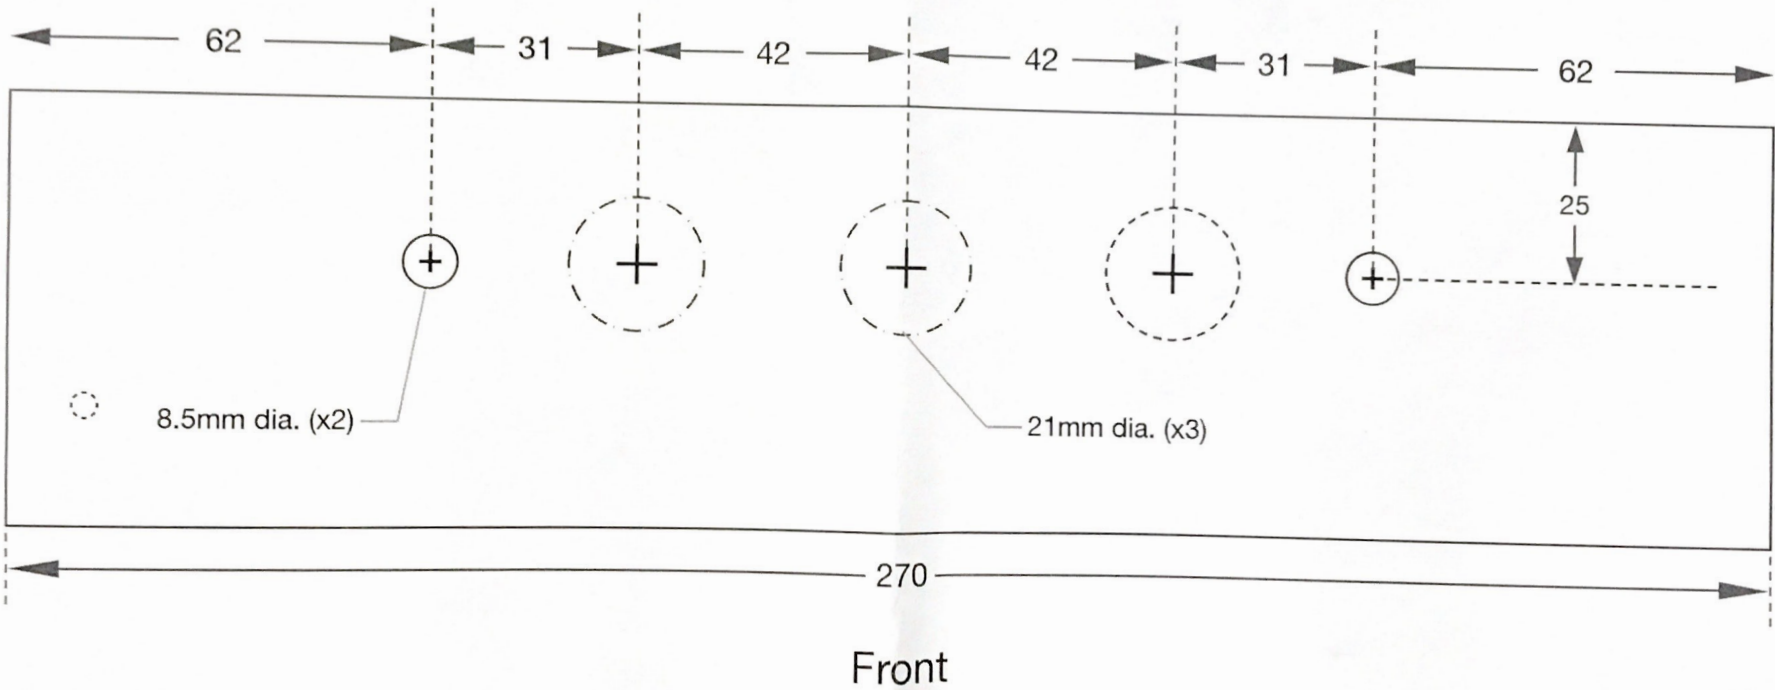

Friday, February 22, 2019

TECHNICAL GUIDE

MOUNTING OF IFUEL[®] LITE CONSOLE

- **NEVER** drill into the console
- **ALWAYS** mount using the mounting points located in the bottom of the console
- **NOTE** the following images

Drill Guide

The diagram below shows the size of the holes in the bottom of the terminal.

iFUEL Lite V2 d. 11-12-2018

Please note: If you have downloaded this guide in pdf format please print at 100% to ensure correct dimensions. Check and compare measurements thoroughly before proceeding with installation.