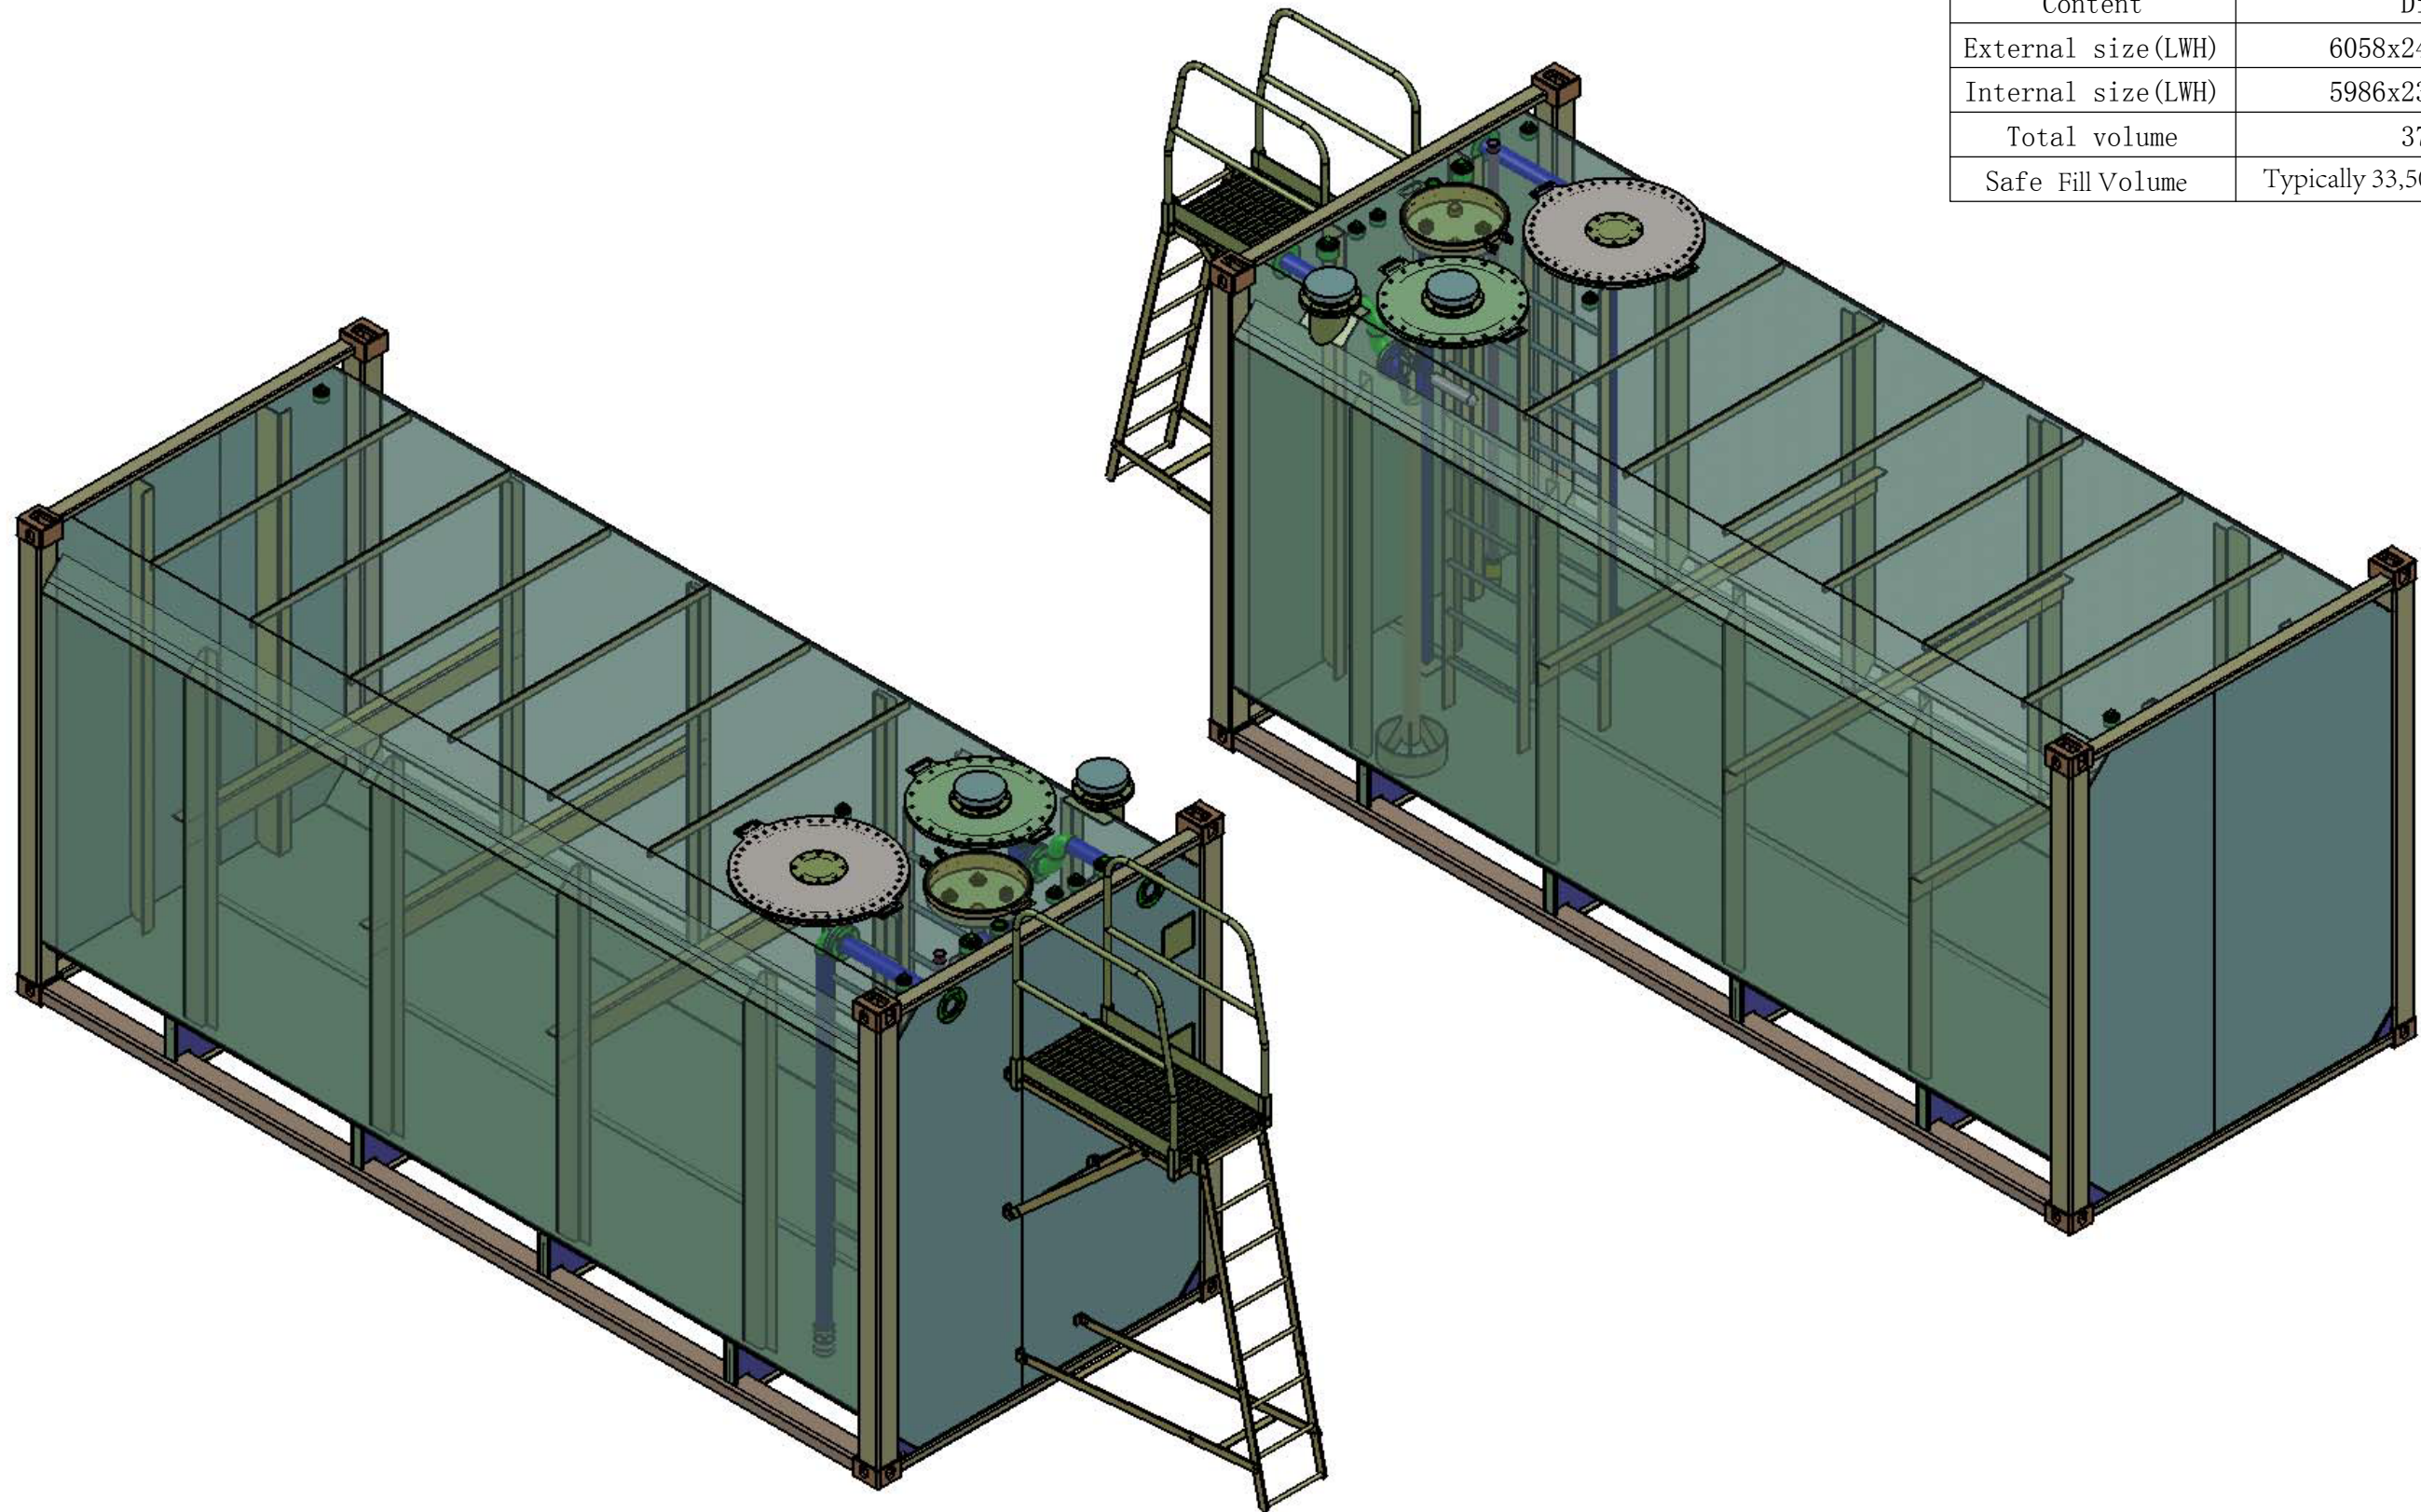

Tank	
Content	Diesel
External size (LWH)	6058x2438x2896mm
Internal size (LWH)	5986x2374x2690mm
Total volume	37250L
Safe Fill Volume	Typically 33,500L - up to 35340L

07					
06					
05					
04					
03					
02					
01					
REV:	DATE:	REVISION:	DRAWN:	CHECKED:	APPROVED:

	DRAWN:	SAVING DATE:	TITLE:	
	CHECKED:	DATE:	CON-38 SELF BUNDED TANK	
	CLIENT:	DATE:	DRAWING NO. :	REV:
	APPROVED:	DATE:	PURCHASE ORDER NO. :	A3
Material:				SHEET: 1 of 7
Weight:	7736.17KG			Scale: No scale