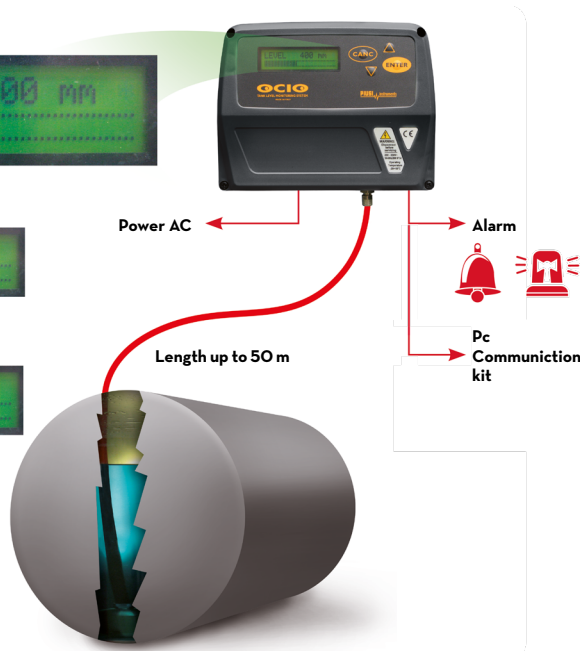

## FEATURES

- LOW/HIGH LEVEL ALARMS
- FLUID MEASURES INDICATION
- BUILT-IN DISPLAY

OCIO is PIUSI's tank level indicator suitable for any kind of fluid stored in tanks up to a 4 mt depth. It gives a real time indication of the fluid quantity inside the tank. It is easy to calibrate and has two alarms that can be adjusted at a specific high and low level for high and low levels.

## FUNCTIONING

Fuel level  
10mm  
Measured  
resolution

Fuel volume  
20 litres  
Calculated  
resolution

Fuel %  
1%  
Calculated  
resolution