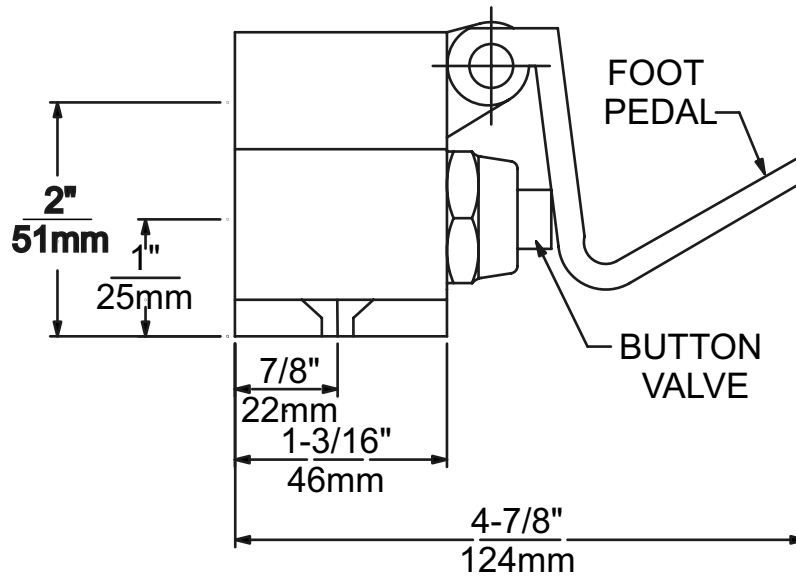

## 0465-100 SERIES FOOT OPERATED VALVES

| 465-100 SERIES FOOT OPERATED VALVES |  |
|-------------------------------------|--|
| Model No.                           | Description                            |
| 0465000100                          | Foot Valve, Dual Lever Control         |
| 0465000101                          | Foot Valve, Single Lever Control, Hot  |
| 0465000102                          | Foot Valve, Single Lever Control, Cold |