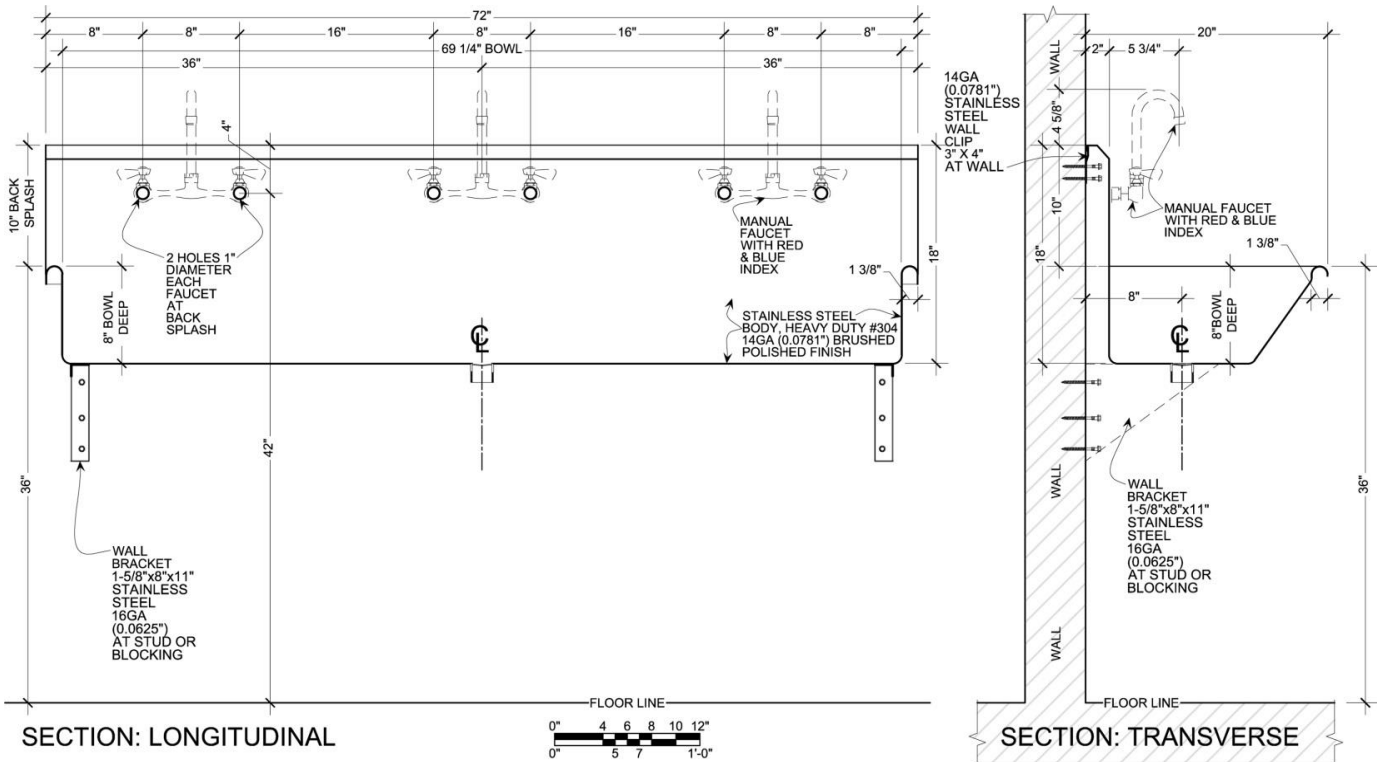

**WASH UP HAND SINK:**  
**3 STATION STAINLESS STEEL WITH MANUAL FAUCETS NO SOAP**  
**DISPESER MODEL: 030M72208B**

**MADE IN AMERICA**

**SHOP DRAWING**

**ITEMS INCLUDED:**

**MANUAL FAUCET  
WITH RED AND BLUE  
INDEX**

**DRAIN SYSTEM:**  
IMPROVED DRAIN SYSTEM, NO MORE SEAL LEAKS OR  
LOOSE BASKET STRAINER, SOLID WELDED 1-1/2" NPT,  
SCHEDULE 40 STAINLESS STEEL 304, PLUS A WELDED  
3/16" DIAMETER HOLES 16 GA (0.0625") STAINLESS  
STEEL PERFORATED SCREEN

**ANCHORING:**

**CLIP DETAIL:**