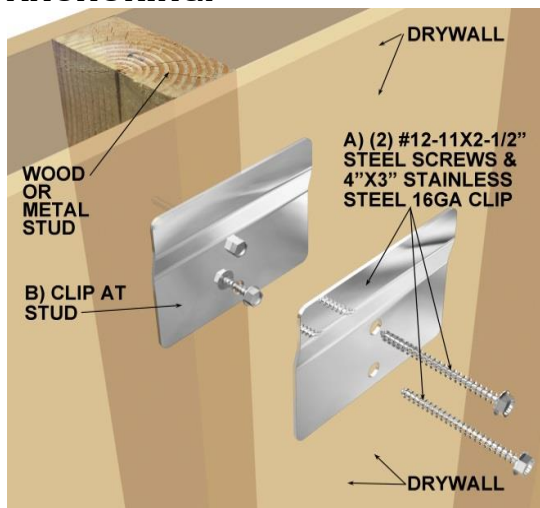

**WASH UP HAND SINK:**  
**3 STATION STAINLESS STEEL WITH MANUAL FAUCETS NO SOAP**  
**DISPESER MODEL: 030M72208B**

**MADE IN AMERICA**

**SHOP DRAWING**

**ITEMS INCLUDED:**

**MANUAL FAUCET  
WITH RED AND BLUE  
INDEX**

**DRAIN SYSTEM:**  
IMPROVED DRAIN SYSTEM, NO MORE SEAL LEAKS OR  
LOOSE BASKET STRAINER, SOLID WELDED 1-1/2" NPT,  
SCHEDULE 40 STAINLESS STEEL 304, PLUS A WELDED  
3/16" DIAMETER HOLES 16 GA (0.0625") STAINLESS  
STEEL PERFORATED SCREEN

**ANCHORING:**

**CLIP DETAIL:**