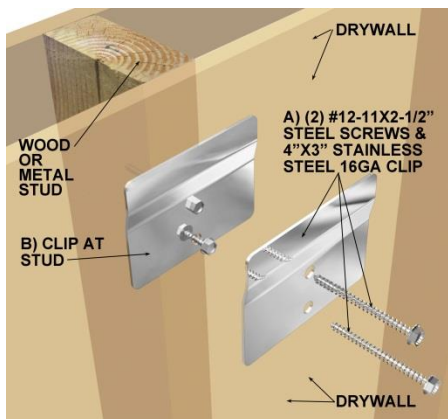

**WASH UP HAND SINK:**  
**2 STATION STAINLESS STEEL WITH MANUAL FAUCETS MODEL: 020M362012B**

**MADE IN AMERICA**

**ITEMS INCLUDED:**

MANUAL FAUCET WITH RED AND BLUE INDEX

1-1/2" OR 2" NPT STAINLESS STEEL DRAIN SOLID WELDED TO THE BOWL

DRAIN SYSTEM: IMPROVED DRAIN SYSTEM, NO MORE SEAL LEAKS OR LOOSE BASKET STRAINER, SOLID WELDED 1-1/2" NPT, SCHEDULE 40 STAINLESS STEEL 304, PLUS A WELDED 3/16" DIAMETER HOLES 14 GA (0.0781") STAINLESS STEEL PERFORATED SCREEN

**ANCHORING:**

**CLIP DETAIL:**