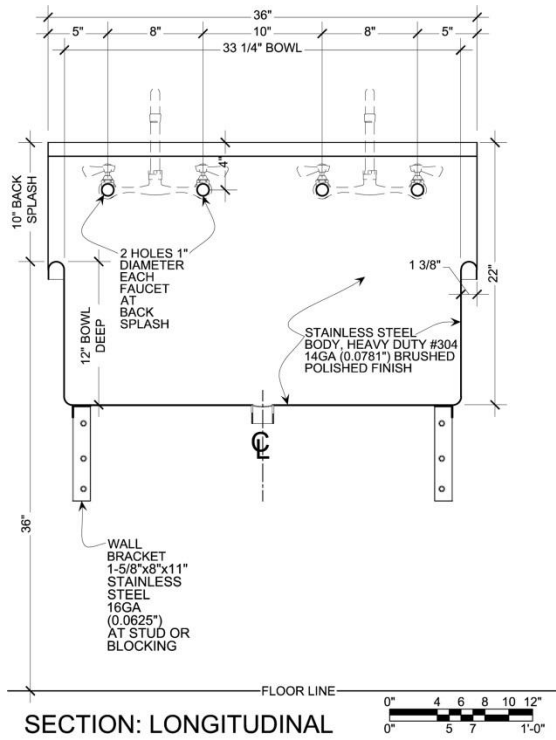

**WASH UP HAND SINK:**  
**2 STATION STAINLESS STEEL WITH MANUAL FAUCETS MODEL: 020M362012B**

**MADE IN AMERICA**

**ITEMS INCLUDED:**

MANUAL FAUCET WITH RED AND BLUE INDEX

1-1/2" OR 2" NPT STAINLESS STEEL DRAIN SOLID WELDED TO THE BOWL

DRAIN SYSTEM: IMPROVED DRAIN SYSTEM, NO MORE SEAL LEAKS OR LOOSE BASKET STRAINER, SOLID WELDED 1-1/2" NPT, SCHEDULE 40 STAINLESS STEEL 304, PLUS A WELDED 3/16" DIAMETER HOLES 14 GA (0.0781") STAINLESS STEEL PERFORATED SCREEN

**ANCHORING:**

**CLIP DETAIL:**