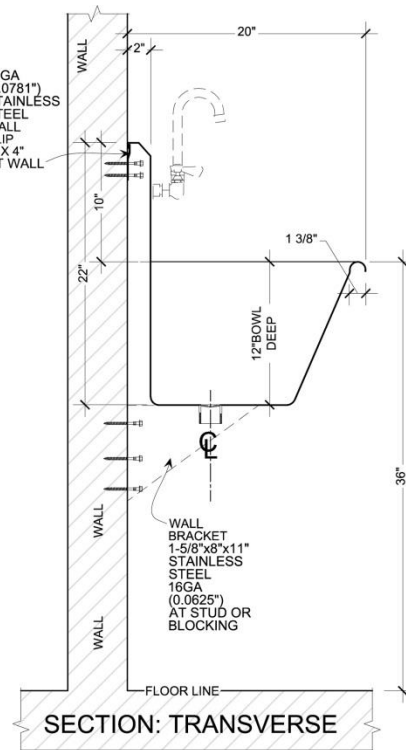

**WASH UP HAND SINK:**  
**2 STATION STAINLESS STEEL WITH MANUAL FAUCETS MODEL: 020M362012B**

**MADE IN AMERICA**

**ITEMS INCLUDED:**

MANUAL FAUCET WITH RED AND BLUE INDEX

1-1/2" OR 2" NPT STAINLESS STEEL DRAIN SOLID WELDED TO THE BOWL

DRAIN SYSTEM: IMPROVED DRAIN SYSTEM, NO MORE SEAL LEAKS OR LOOSE BASKET STRAINER, SOLID WELDED 1-1/2" NPT, SCHEDULE 40 STAINLESS STEEL 304, PLUS A WELDED 3/16" DIAMETER HOLES 14 GA (0.0781") STAINLESS STEEL PERFORATED SCREEN

**ANCHORING:**

**CLIP DETAIL:**