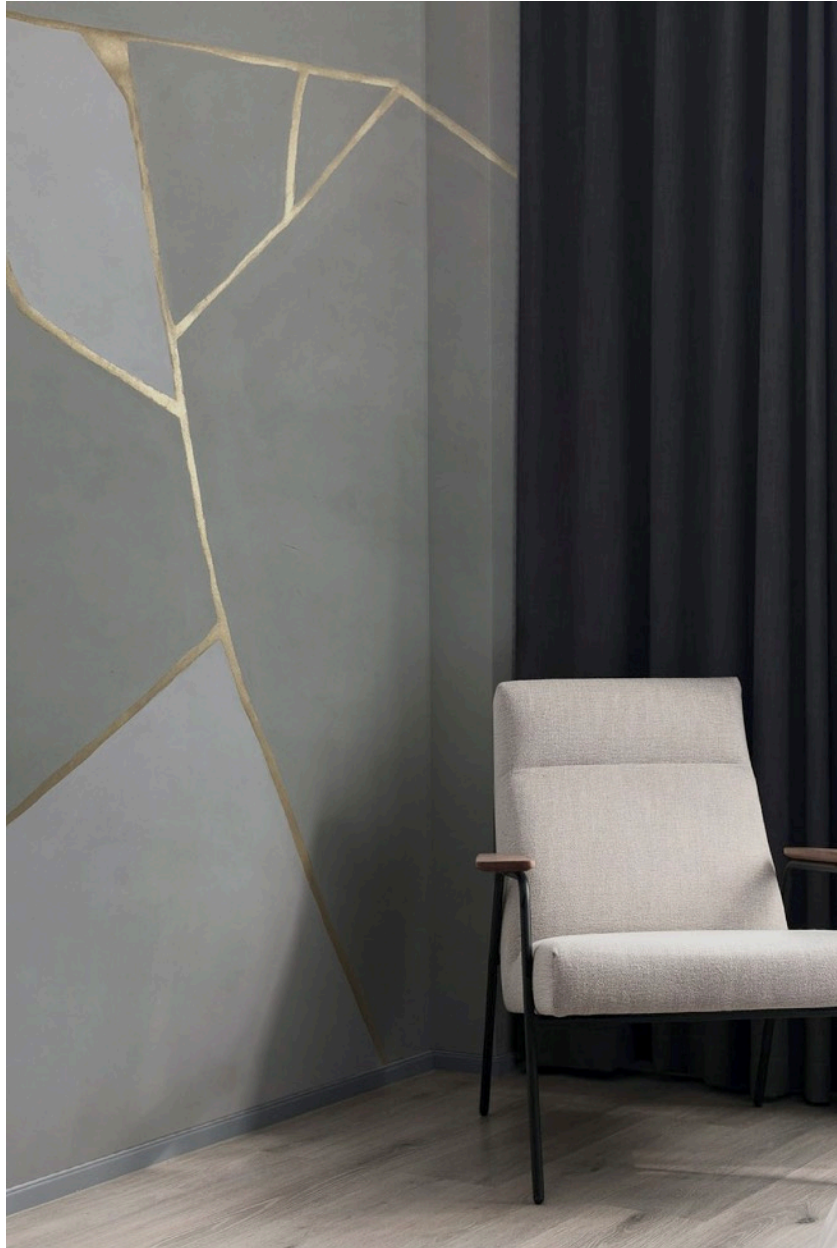

RICCI STUDIO

IN SITU

Please refer to product sample for true color