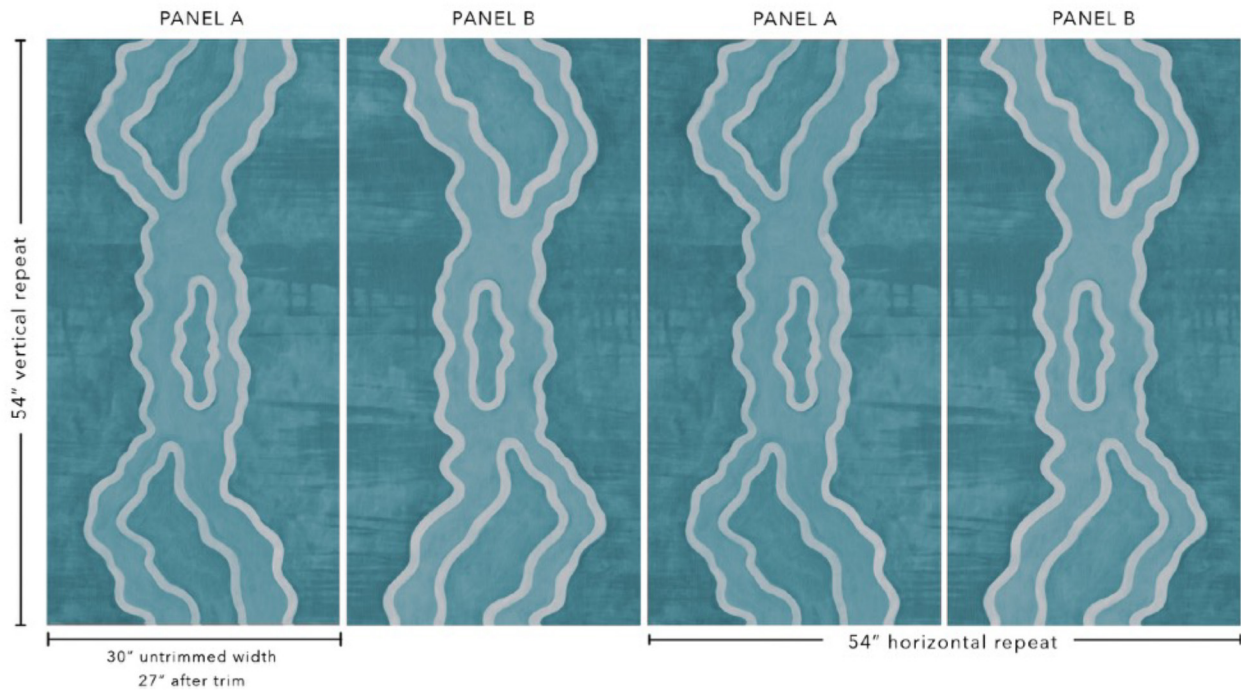

RICCI STUDIO

Cora is now available per individual panel to the nearest foot.
For example, if (7) panels are ordered, you will receive (4) A panels and (3) B panels.

CORA CAPRI

AB3775171

PAPER STYLE

Artisan-Style

CONTENT

Fibrous non-woven natural sisal flax

PRINT METHOD

Digitally printed using UV gel inks

REPEAT HEIGHT

54"

REPEAT WIDTH

54" (two panels)

UNTRIMMED WIDTH (each panel)

30"

TRIMMED WIDTH (each panel)

27"

DIRECTION

Up the bolt

END USER BENEFITS

PVC-free
Luxurious, textile-like touch
100% paste to the wall and strippable