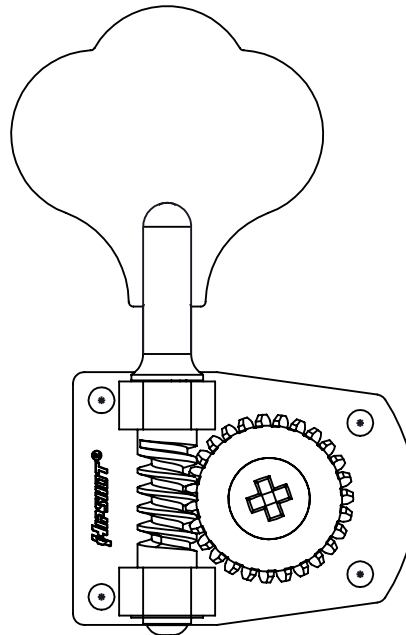

HB1
11/16" [17.5mm]
HEADSTOCK HOLE

HB1
SHORT KEY
11/16" [17.5mm]
HEADSTOCK HOLE

HB2
11/16" [17.5mm]
HEADSTOCK HOLE

HB3
11/16" [17.5mm]
HEADSTOCK HOLE

HB7
23/32" [18mm]
HEADSTOCK HOLE

HB10
19/32" [15mm]
HEADSTOCK HOLE

Scale