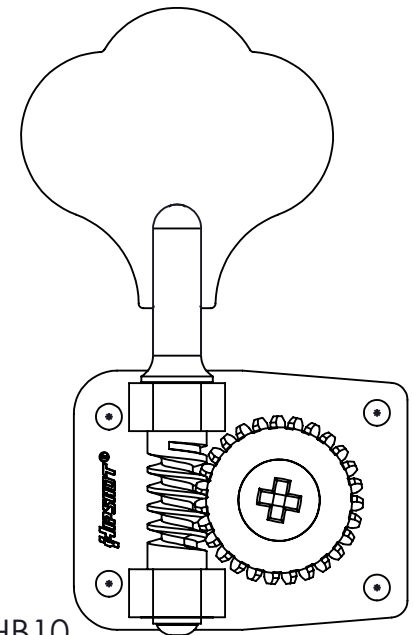

HB1
11/16" [17.5mm]
HEADSTOCK HOLE

HB1
SHORT KEY
11/16" [17.5mm]
HEADSTOCK HOLE

HB2
11/16" [17.5mm]
HEADSTOCK HOLE

HB3
11/16" [17.5mm]
HEADSTOCK HOLE

HB7
23/32" [18mm]
HEADSTOCK HOLE

HB10
19/32" [15mm]
HEADSTOCK HOLE

Scale