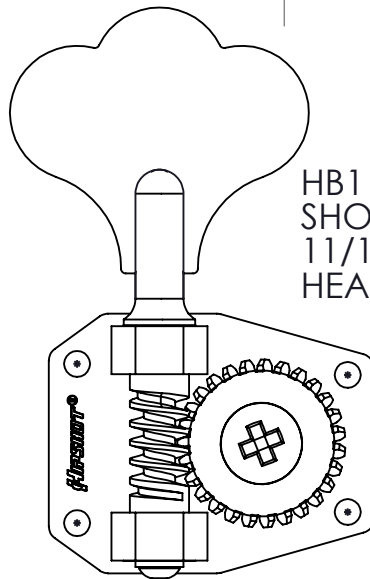

HB1
11/16" [17.5mm]
HEADSTOCK HOLE

HB1
SHORT KEY
11/16" [17.5mm]
HEADSTOCK HOLE

HB2
11/16" [17.5mm]
HEADSTOCK HOLE

HB3
11/16" [17.5mm]
HEADSTOCK HOLE

HB7
23/32" [18mm]
HEADSTOCK HOLE

HB10
19/32" [15mm]
HEADSTOCK HOLE

Scale