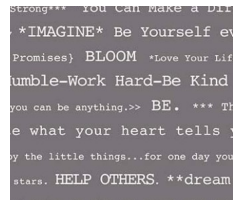

### Truck & Trailer and Bee Happy

Trailer  
8 x 10.5

Trailer Door  
6 x 3

Trailer Window  
3 x 3

Curtain  
2 x 4

Trailer Trim  
3 x 10.5

Truck Cab  
7 x 7

Truck Bed  
8 x 4