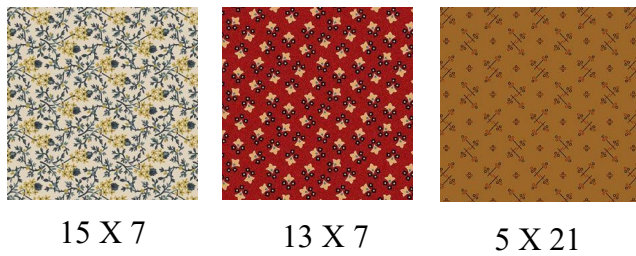

FARMER'S WIFE HOMESTEAD MEDALLION

Month # 7
BLOCKS # 49 THRU 56

**BLOCK # 49
HARVEST HOME**

**BLOCK # 52
HOMESPUN BLOCK**

**BLOCK # 50
HAYES CORNER**

**BLOCK # 53
HOPES AND WISHES**

**BLOCK # 51
HOME AGAIN**

**BLOCK # 54
HOUSEWIFE'S DREAM**

**BLOCK # 55
IDLE HOURS**

17 X 7

11 X 7

6 X 21

**BLOCK # 56
INDEPENDENCE SQUARE**

6 X 21

7 X 21