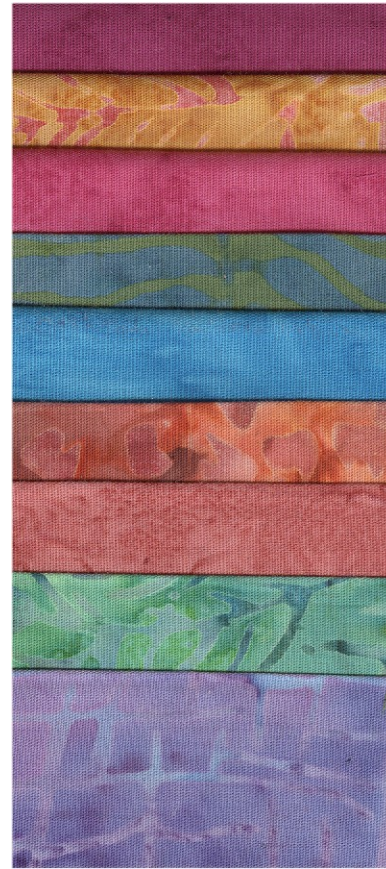

STARS OVER BALI SKIES 2015

Month #10 NOVEMBER

BORDER AND BINDINGS

BORDER

LIGHT & DARK BINDINGS

(800) 841-3901

info@stitchinheaven.com